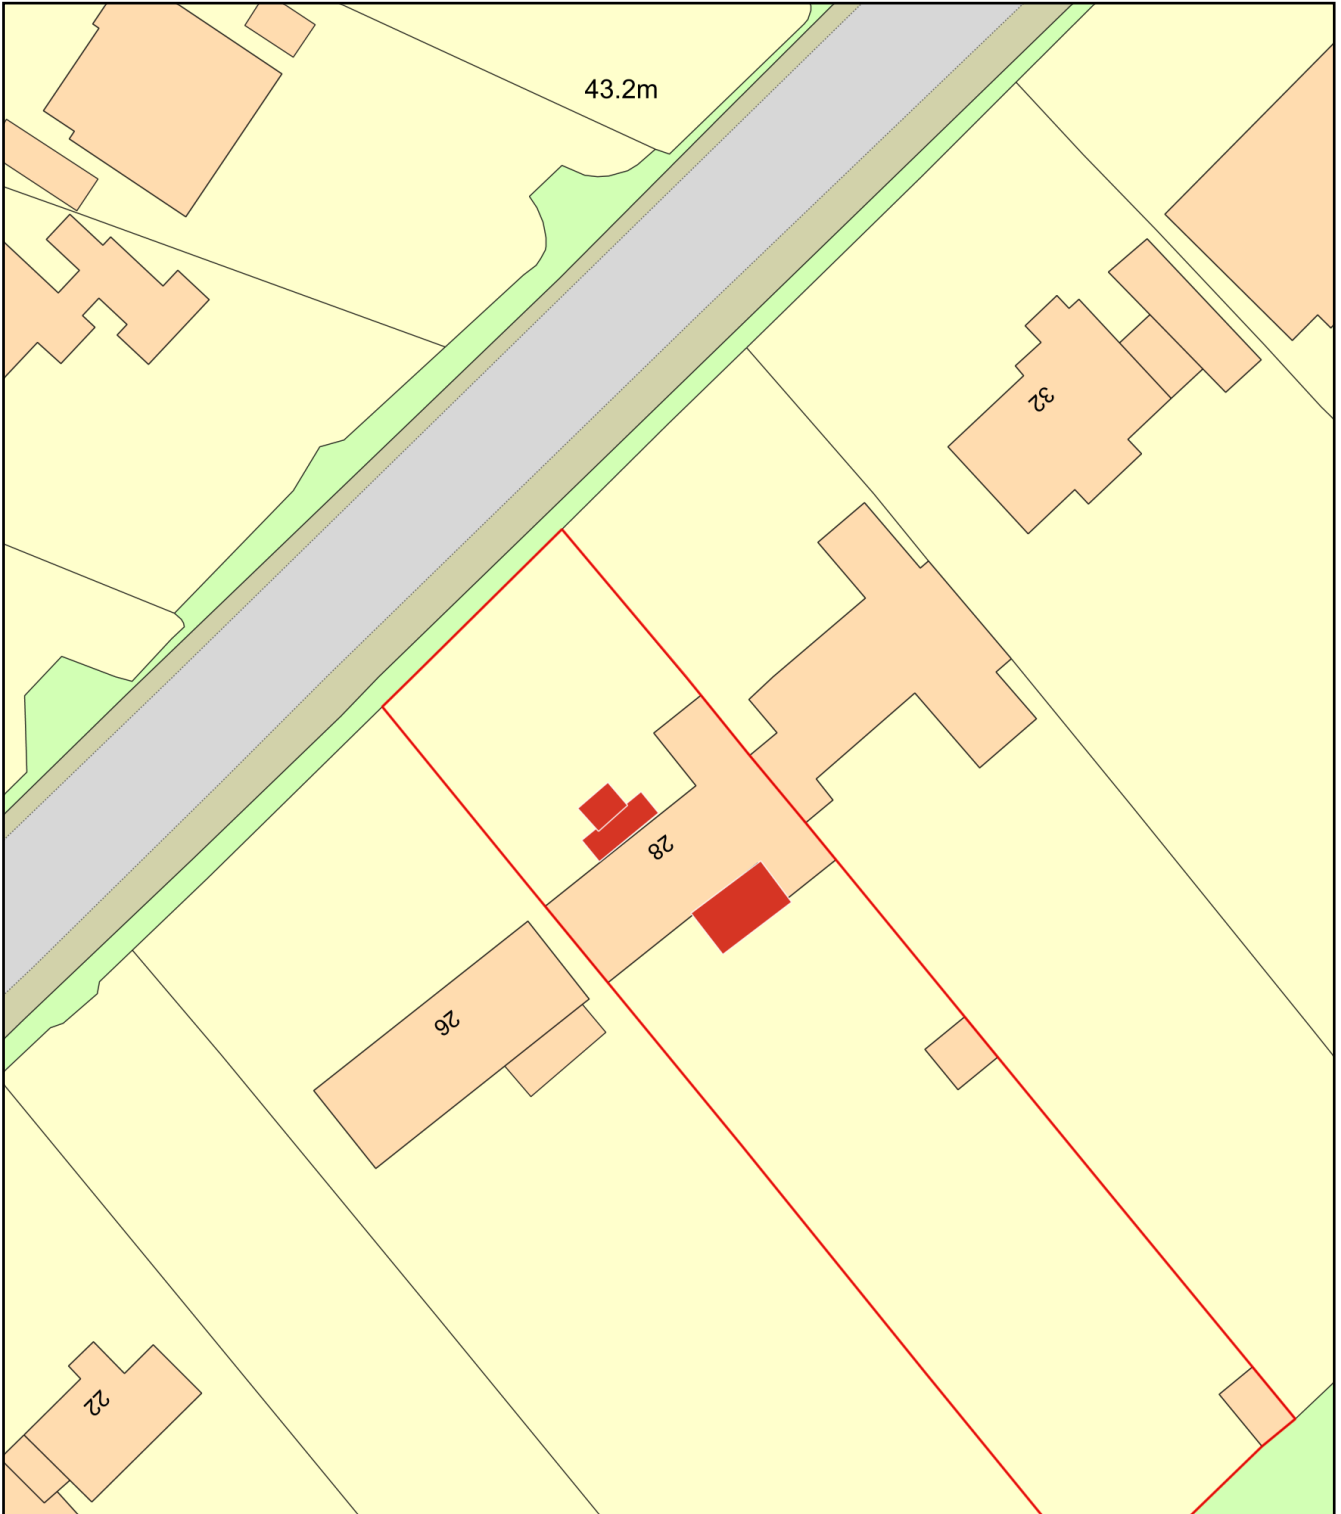

28 West Common

Plan Produced for: Sarah Breeze

Date Produced: 18 Feb 2026

Plan Reference Number: TQRQM26049121343768

Scale: 1:500 @ A4