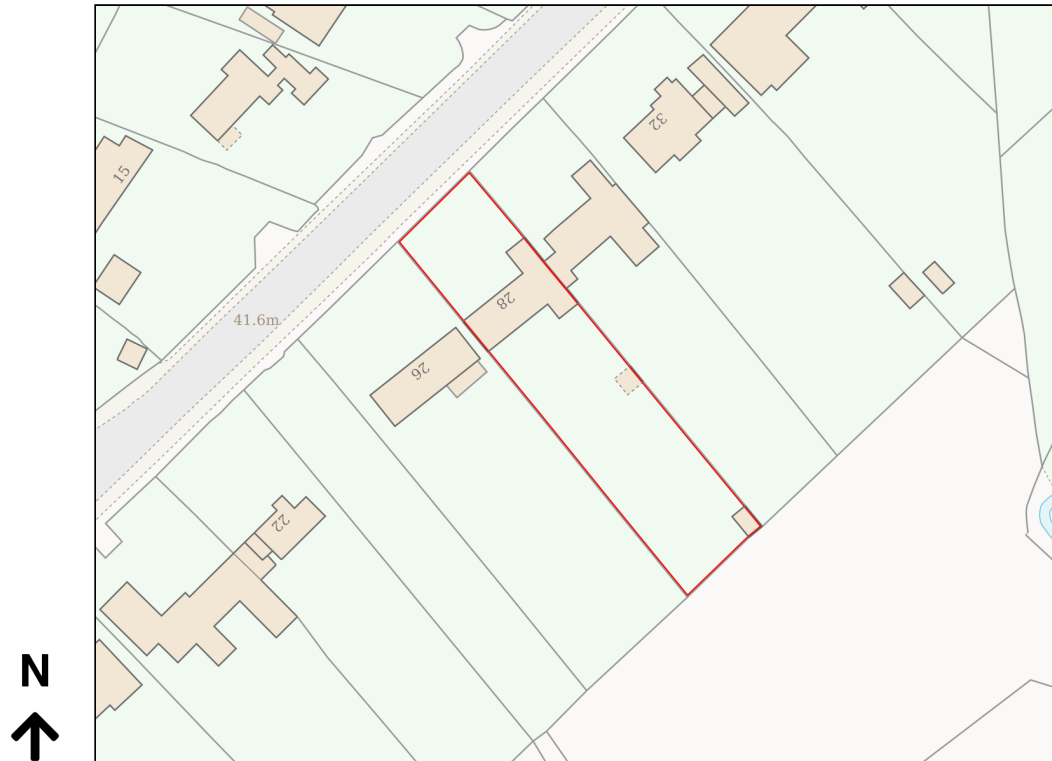

Location Plan

Site Address: 28, West Common, Lindfield, RH16 2AH

Date Produced: 19-Feb-2026

Scale: 1:1250 @A4

Planning Portal Reference: PP-14712047v1