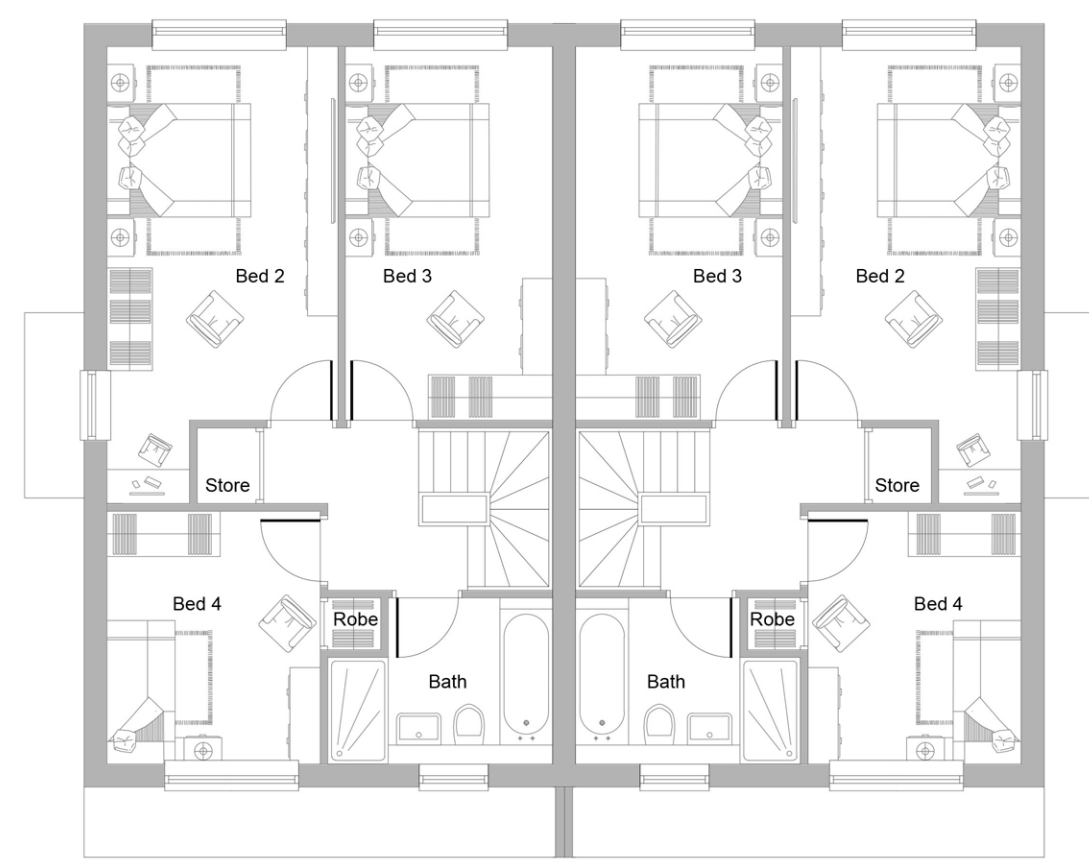

West Elevation

South Elevation (Bowden Way)

-  Grey Plain Roof Tile
Redland / Marley
-  Buff Multi Facing
Wienerberger Harvest Buff Multi
-  Composite Horizontal Cladding
Vulcan Oatmeal
-  Buff Contrast Brick
Wienerberger Brown

East Elevation

North Elevation

151 m² / 1625 fs
Ground Floor

153 m² / 1646 fs

First Floor

Second Floor