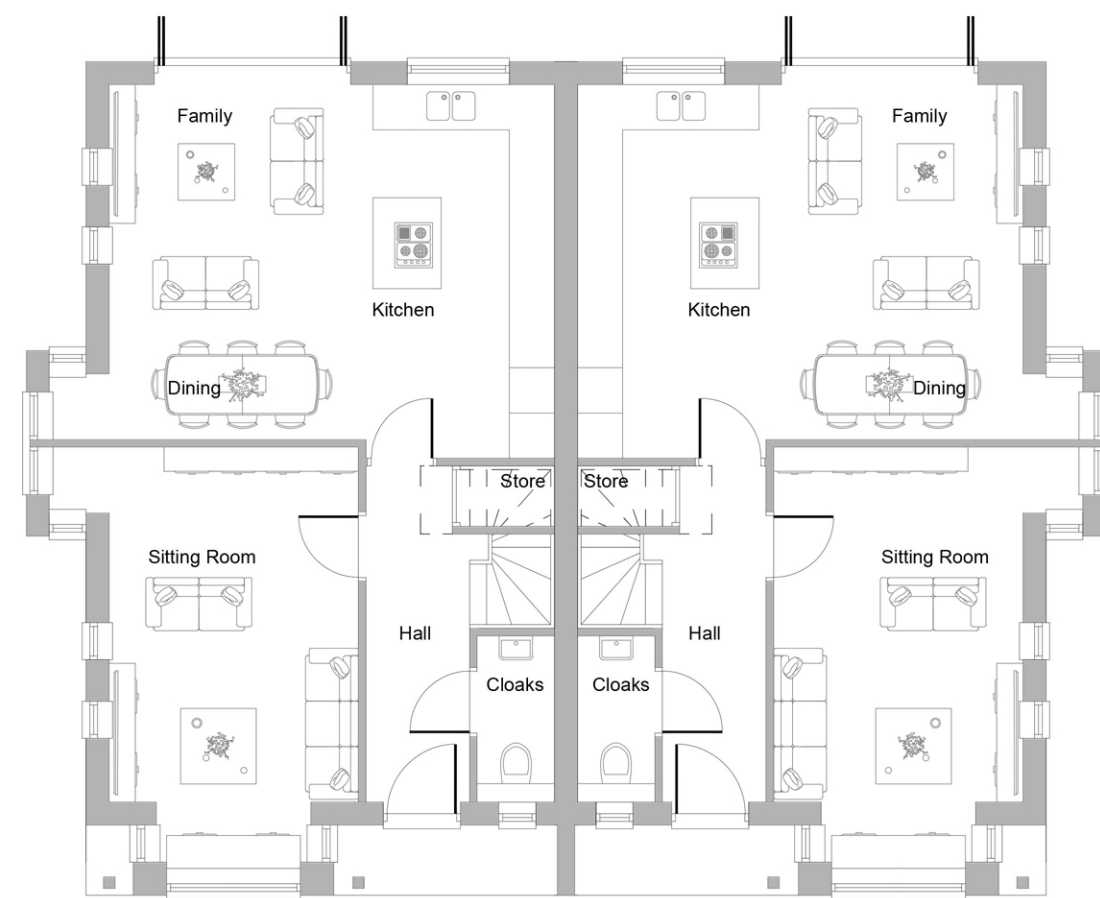

West Elevation

South Elevation (Bowden Way)

-  Grey Plain Roof Tile
Redland / Marley
-  Buff Multi Facing
Wienerberger Harvest Buff Multi
-  Composite Horizontal Cladding
Vulcan Oatmeal
-  Buff Contrast Brick
Wienerberger Brown

East Elevation

North Elevation

151 m² / 1625 fs
Ground Floor

153 m² / 1646 fs

First Floor

Second Floor