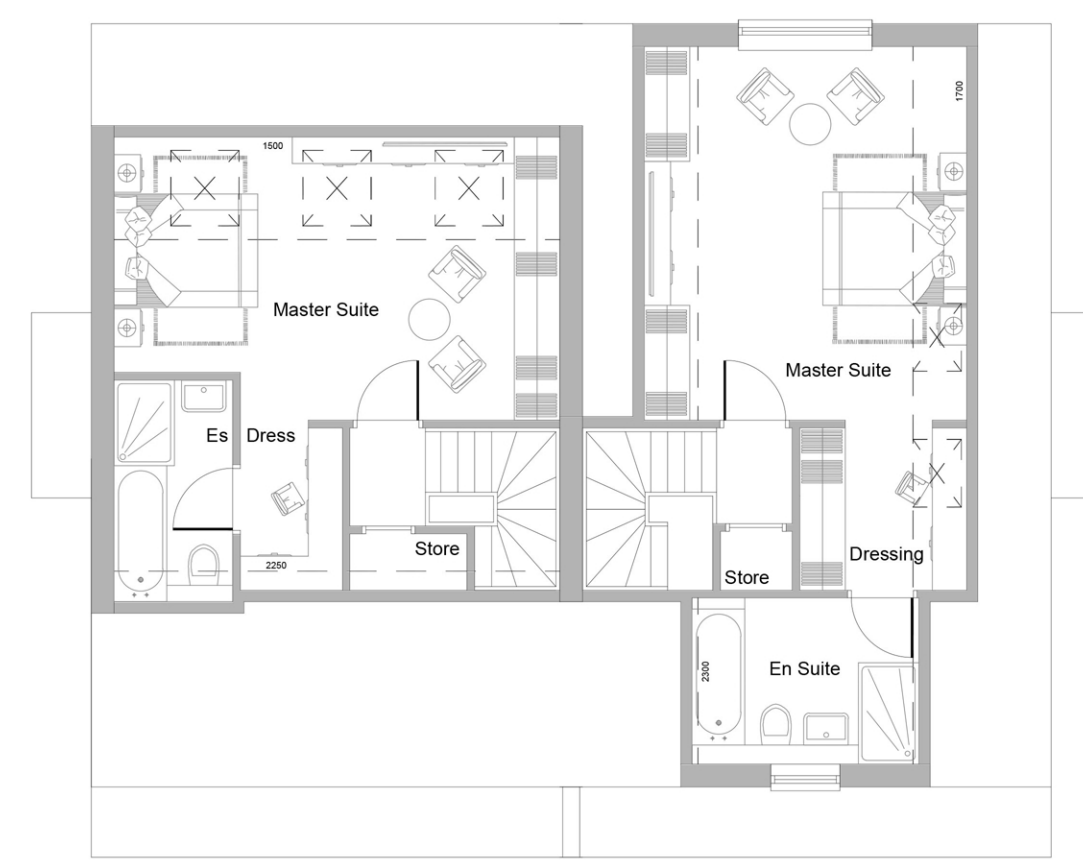

West Elevation

South Elevation (Bowden Way)

-  Grey Plain Roof Tile
Redland / Marley
-  Buff Multi Facing
Wienerberger Harvest Buff Multi
-  Composite Horizontal Cladding
Vulcan Oatmeal
-  Buff Contrast Brick
Wienerberger Brown

East Elevation

North Elevation

151 m² / 1625 fs
Ground Floor

153 m² / 1646 fs

First Floor

Second Floor