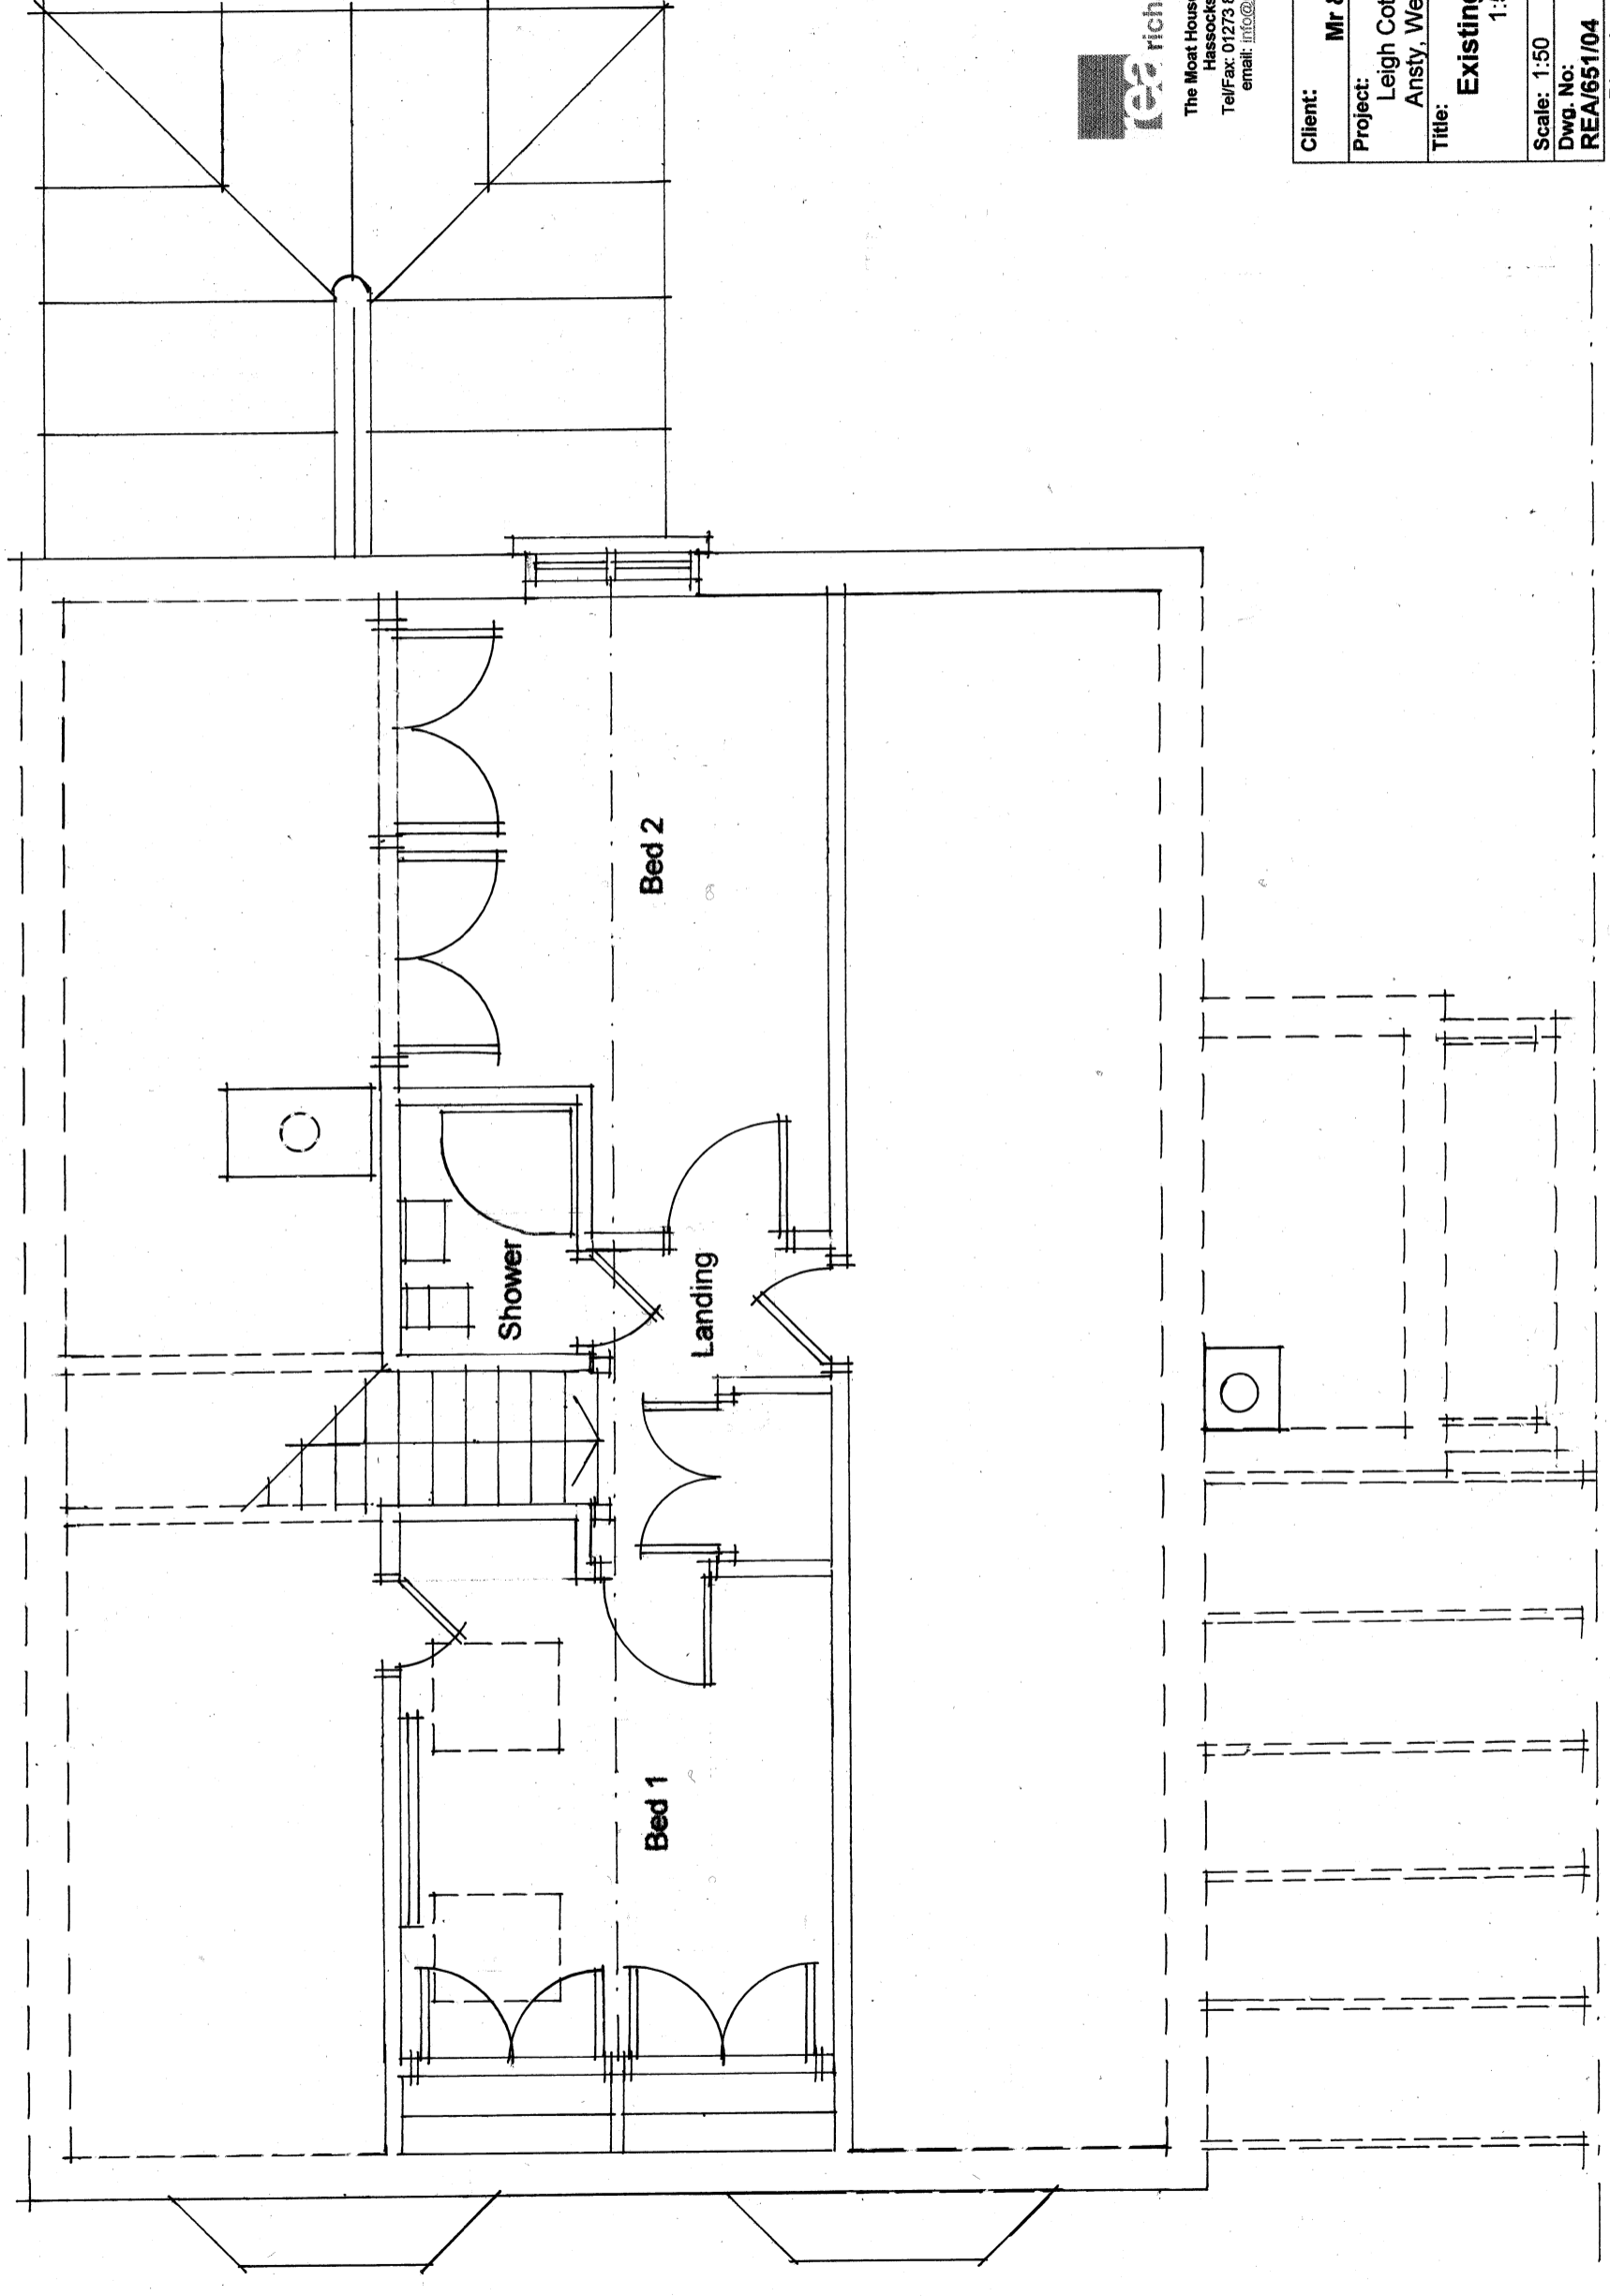

First Floor Plan - scale 1:50

Scale 1:50

rees richard ewen architects
The Moat House, 38A Beacon Road, Ditchling,
Hassocks, West Sussex, BN6 8UZ
Tel/Fax: 01273 845096 Mobile: 07966 261660
email: info@richardewenarchitects.co.uk

Client:	Mr & Mrs M Stoner
Project:	Leigh Cottage, Cuckfield Road, Ansty, West Sussex, RH17 5AL.
Title:	Existing First Floor Plan 1:50 scale @ A3
Scale:	1:50
Date:	12 th October 2025
Dwg. No:	REA/651/04
Rev:	