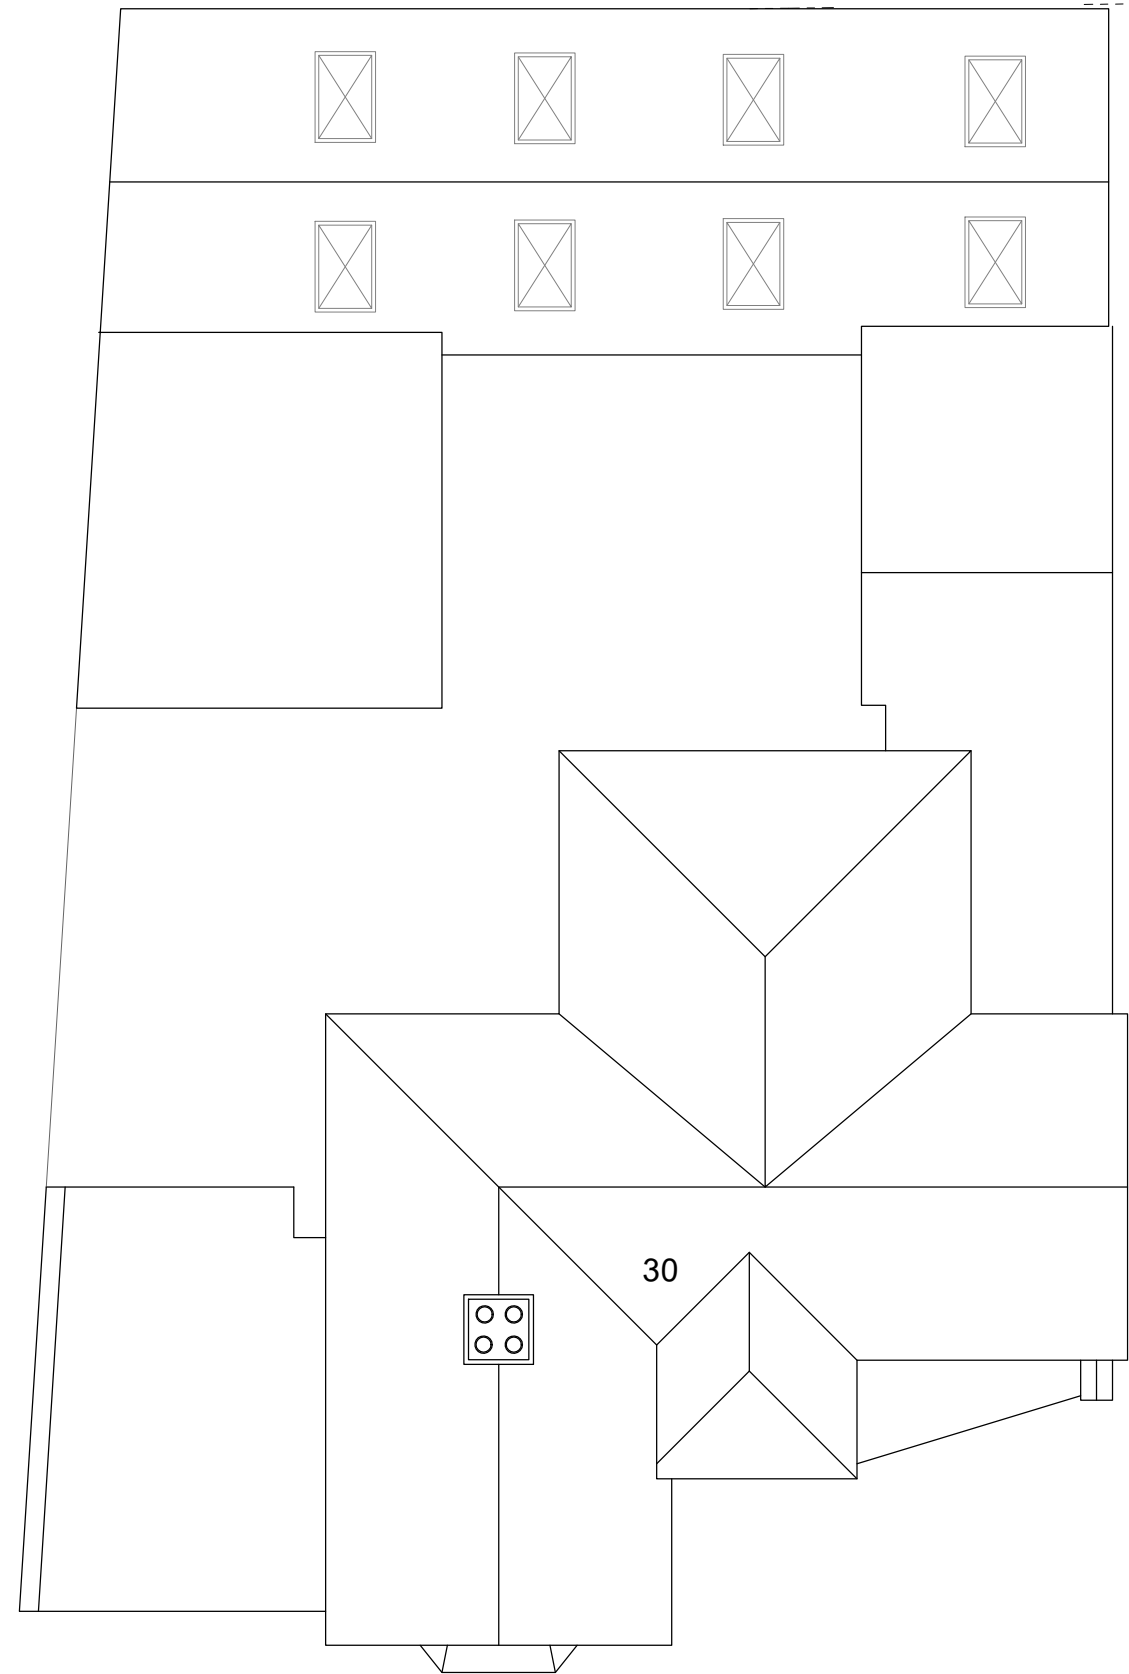

Existing Roof Plan
1 : 100

Proposed Roof Plan
1 : 100

No	Description	Date	Client		REF	REV	
.			Mathu Housing Ltd				
			Date	Sheet number	Scale (@ A3)		
			FEB 2025	PL-30CR-SD104	1 : 100		
			Drawn	Sanaa Designs			
			MMK	Email - sanaadesigns@outlook.com			
			Checked by	Mobile - 07583 437570			
			TK				
			30 Cantelupe Rd, East Grinstead RH19 3BJ				
			Existing and Proposed Roof Plan				