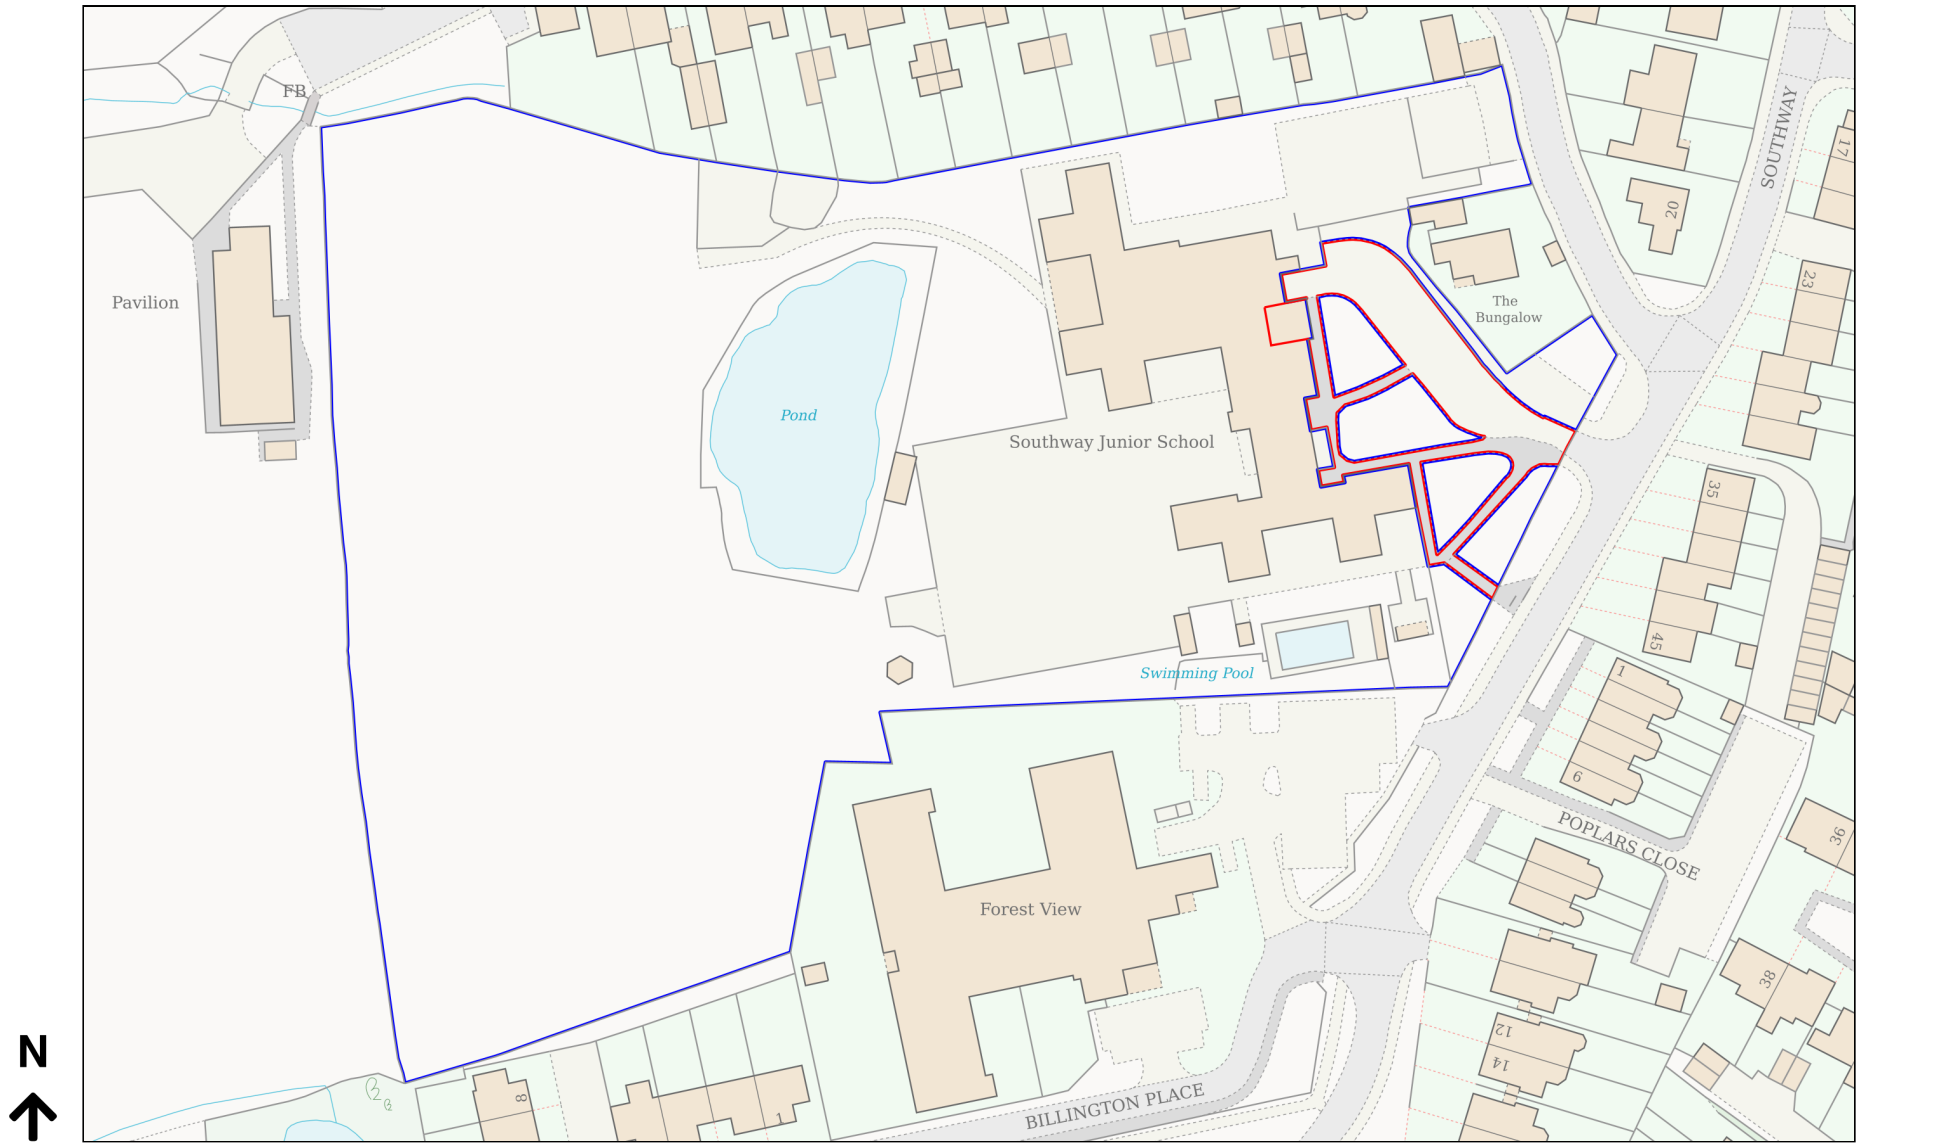

Location Plan

Site Address: Southway Junior School, Southway, Burgess Hill, RH15 9SU

Date Produced: 08-May-2025

Scale: 1:1250 @A4

Planning Portal Reference: PP-13991554v2