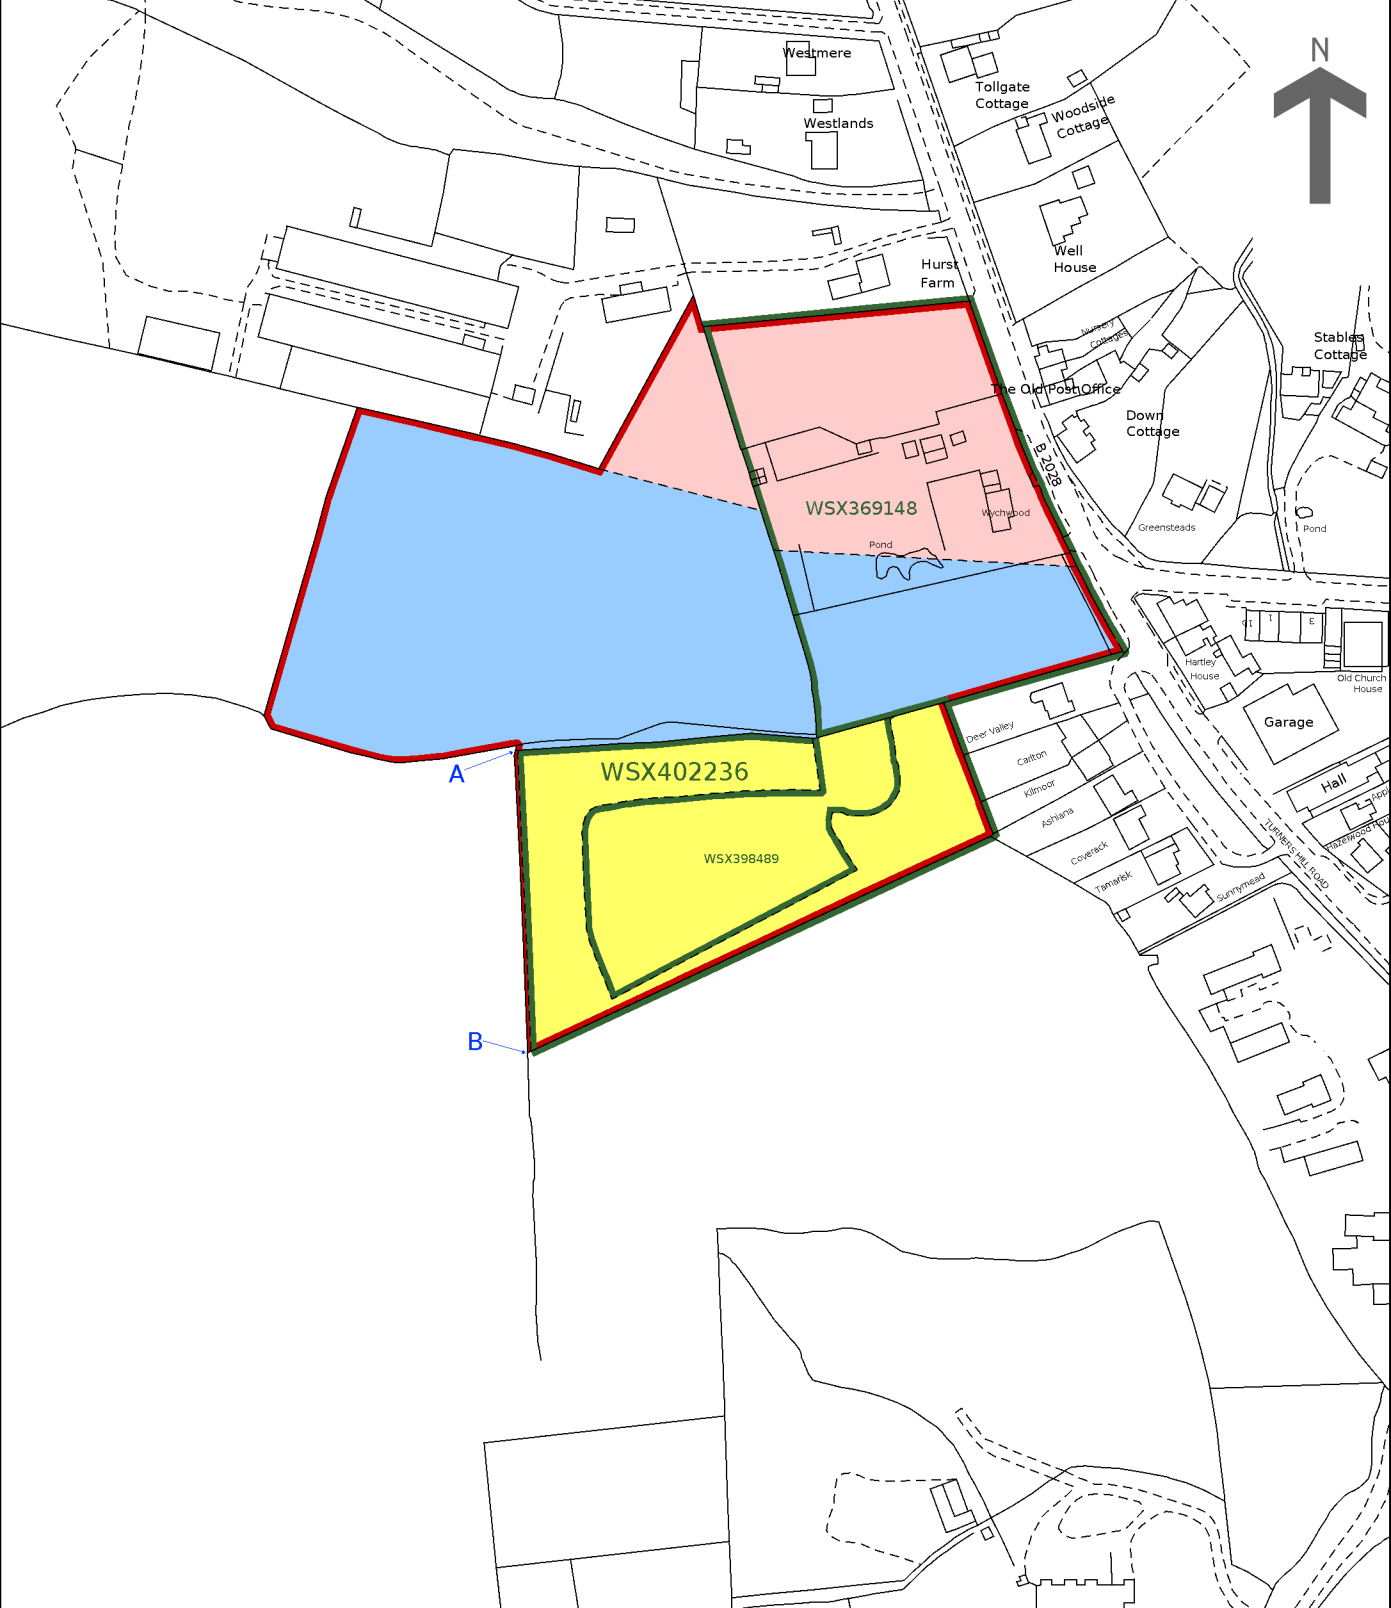

HM Land Registry Current title plan

Title number **WSX10828**
Ordnance Survey map reference **TQ3337NE**
Scale **1:2500**
Administrative area **West Sussex : Mid Sussex**

© Crown copyright and database rights 2015 Ordnance Survey 100026316. You are not permitted to copy, sub-license, distribute or sell any of this data to third parties in any form.

This is a print of the view of the title plan obtained from HM Land Registry showing the state of the title plan on 04 November 2019 at 08:43:01. This title plan shows the general position, not the exact line, of the boundaries. It may be subject to distortions in scale. Measurements scaled from this plan may not match measurements between the same points on the ground.