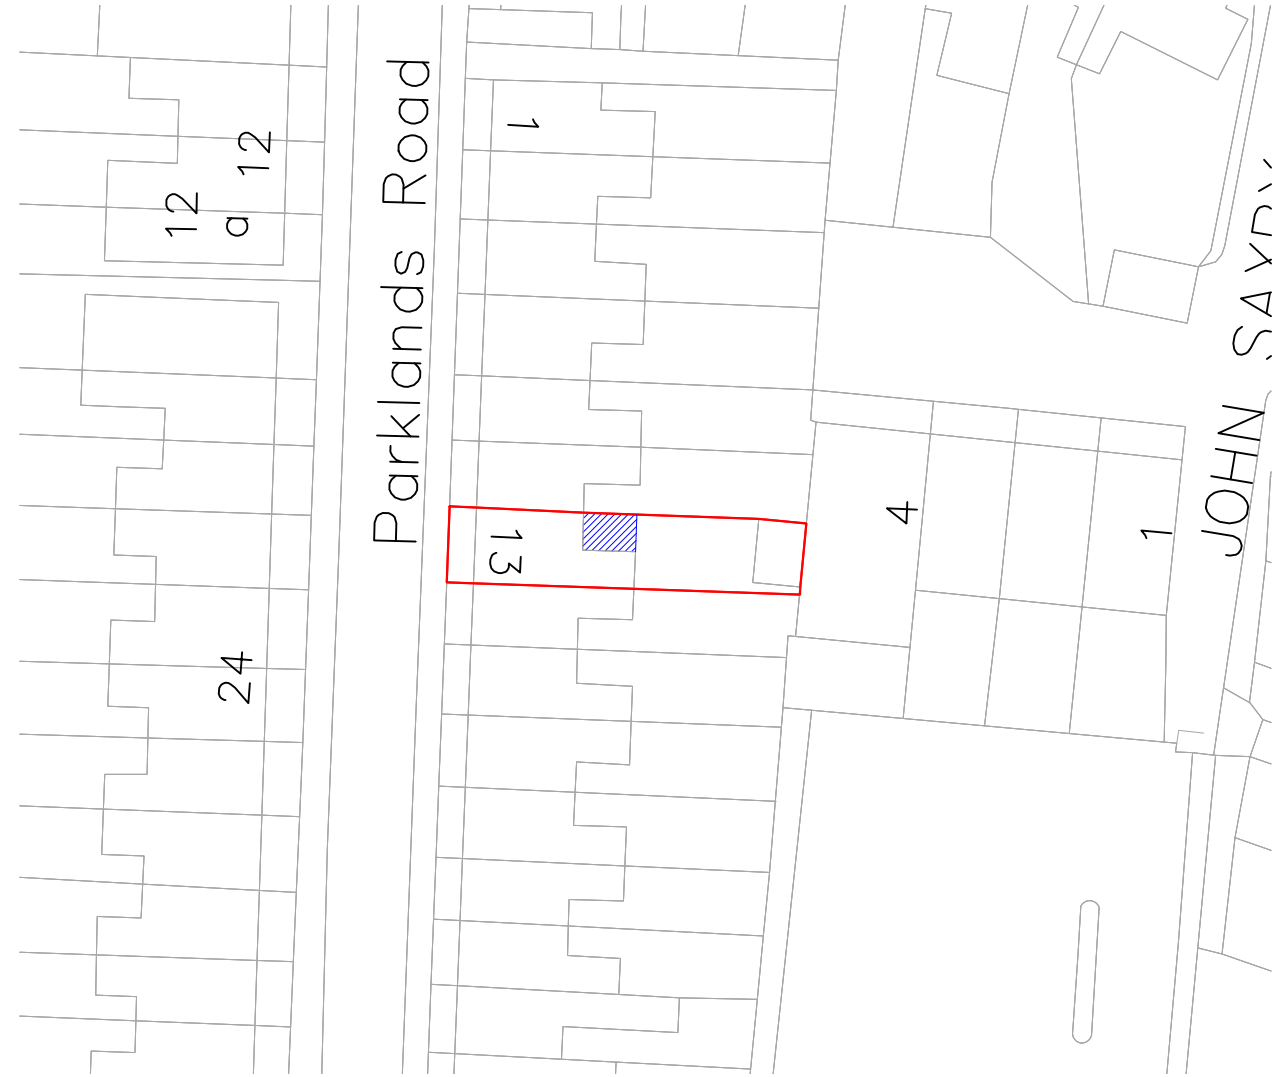

Location Plan

1:1250

Site Plan

1:500

Scale 1:1250

Scale 1:500

Client:

Tom & Marie Bailey

Project Title:

13 Parklands Rd, BN6 8JY

Drawing Title:

Proposed Location and Site Plans

Scale:

As Shown

Size:

A3