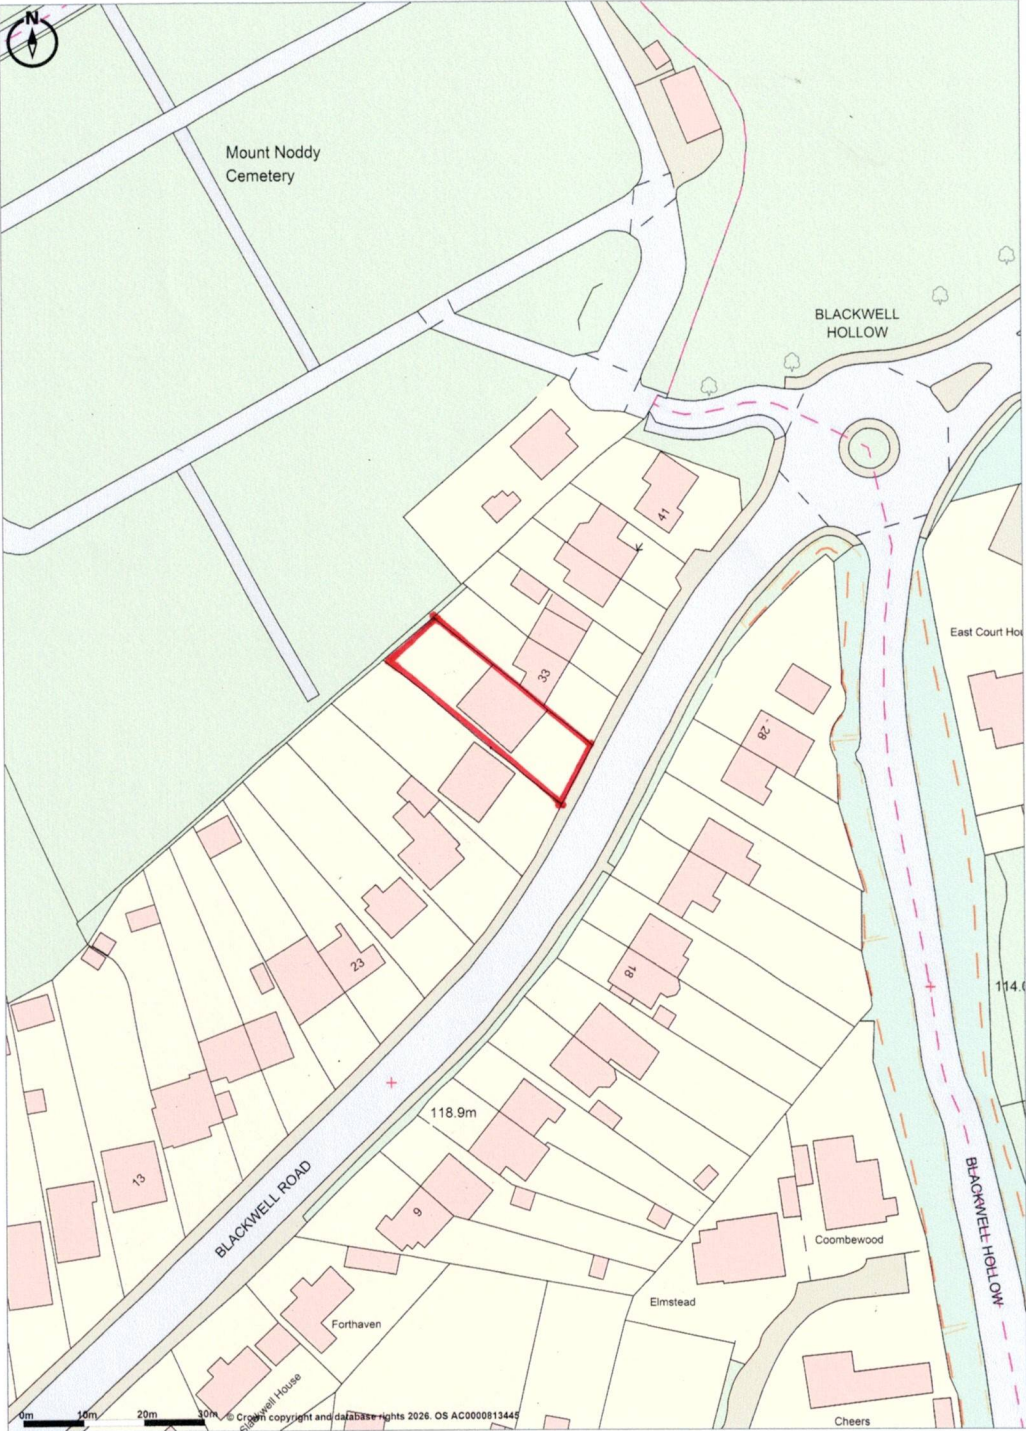

31 Blackwell Road, East Grinstead. RH19 3HP

Promap
LANDMARK INFORMATION

© Crown Copyright and database rights 2026. OS AC0000813445
Plotted Scale - 1:1250. Paper Size - A4