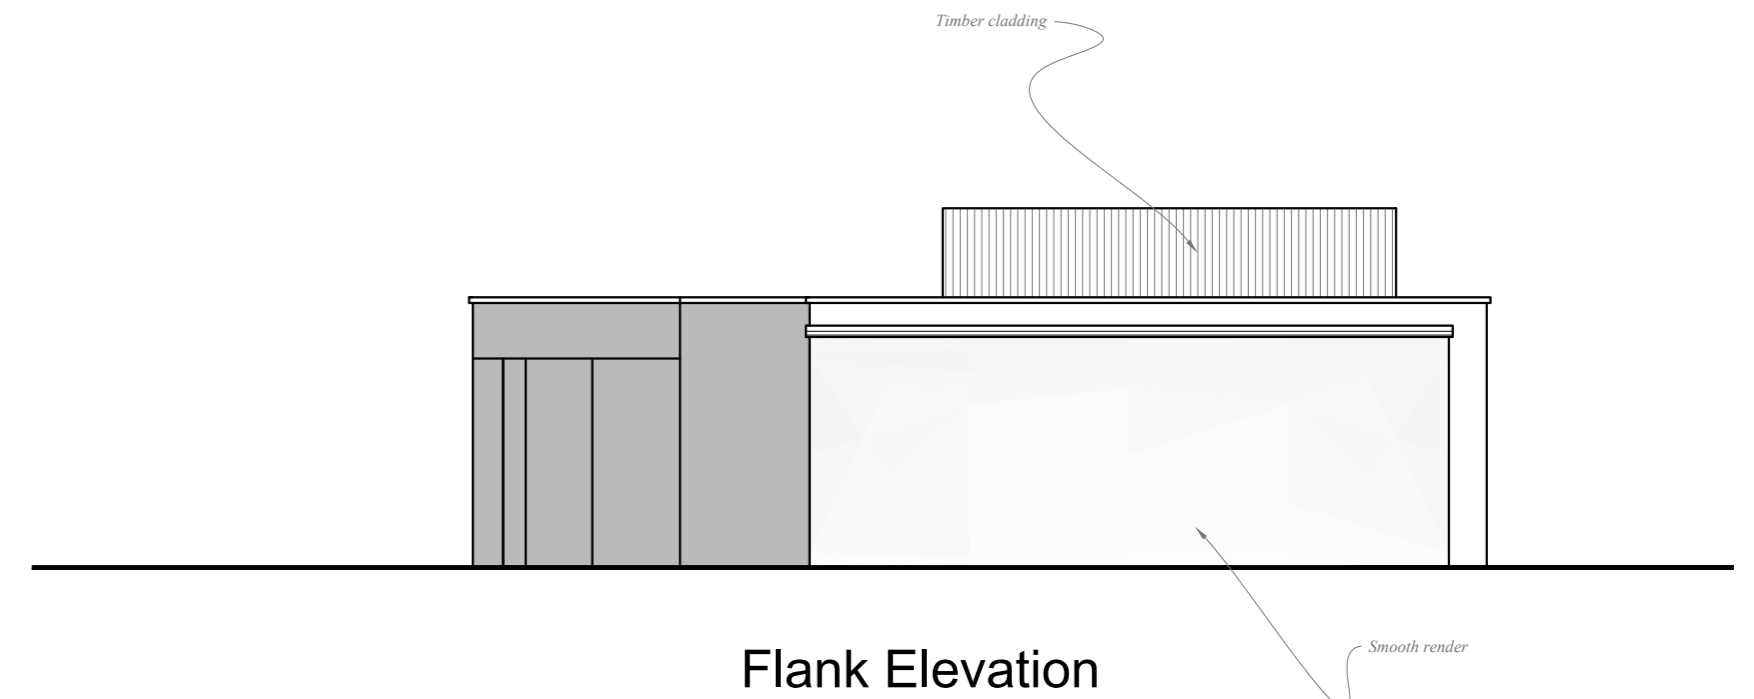

Front Elevation

Flank Elevation

Rear Elevation (South West)

Flank Elevation (South East)

rev	date	description
RB Design Corner Cottage, The Limes, Felbridge, East Grinstead, RH19 3QY Tel: 01342 523 766 Mob 07988 998 928 email: info@russbouditchdesign.co.uk		
project 2 Reservoir Place, Lewes Road, East Grinstead client Mr Weller	drawing WORKS ELEVATIONS PROPOSED	date 26.08.24 scale 1:100 job no PLN 05