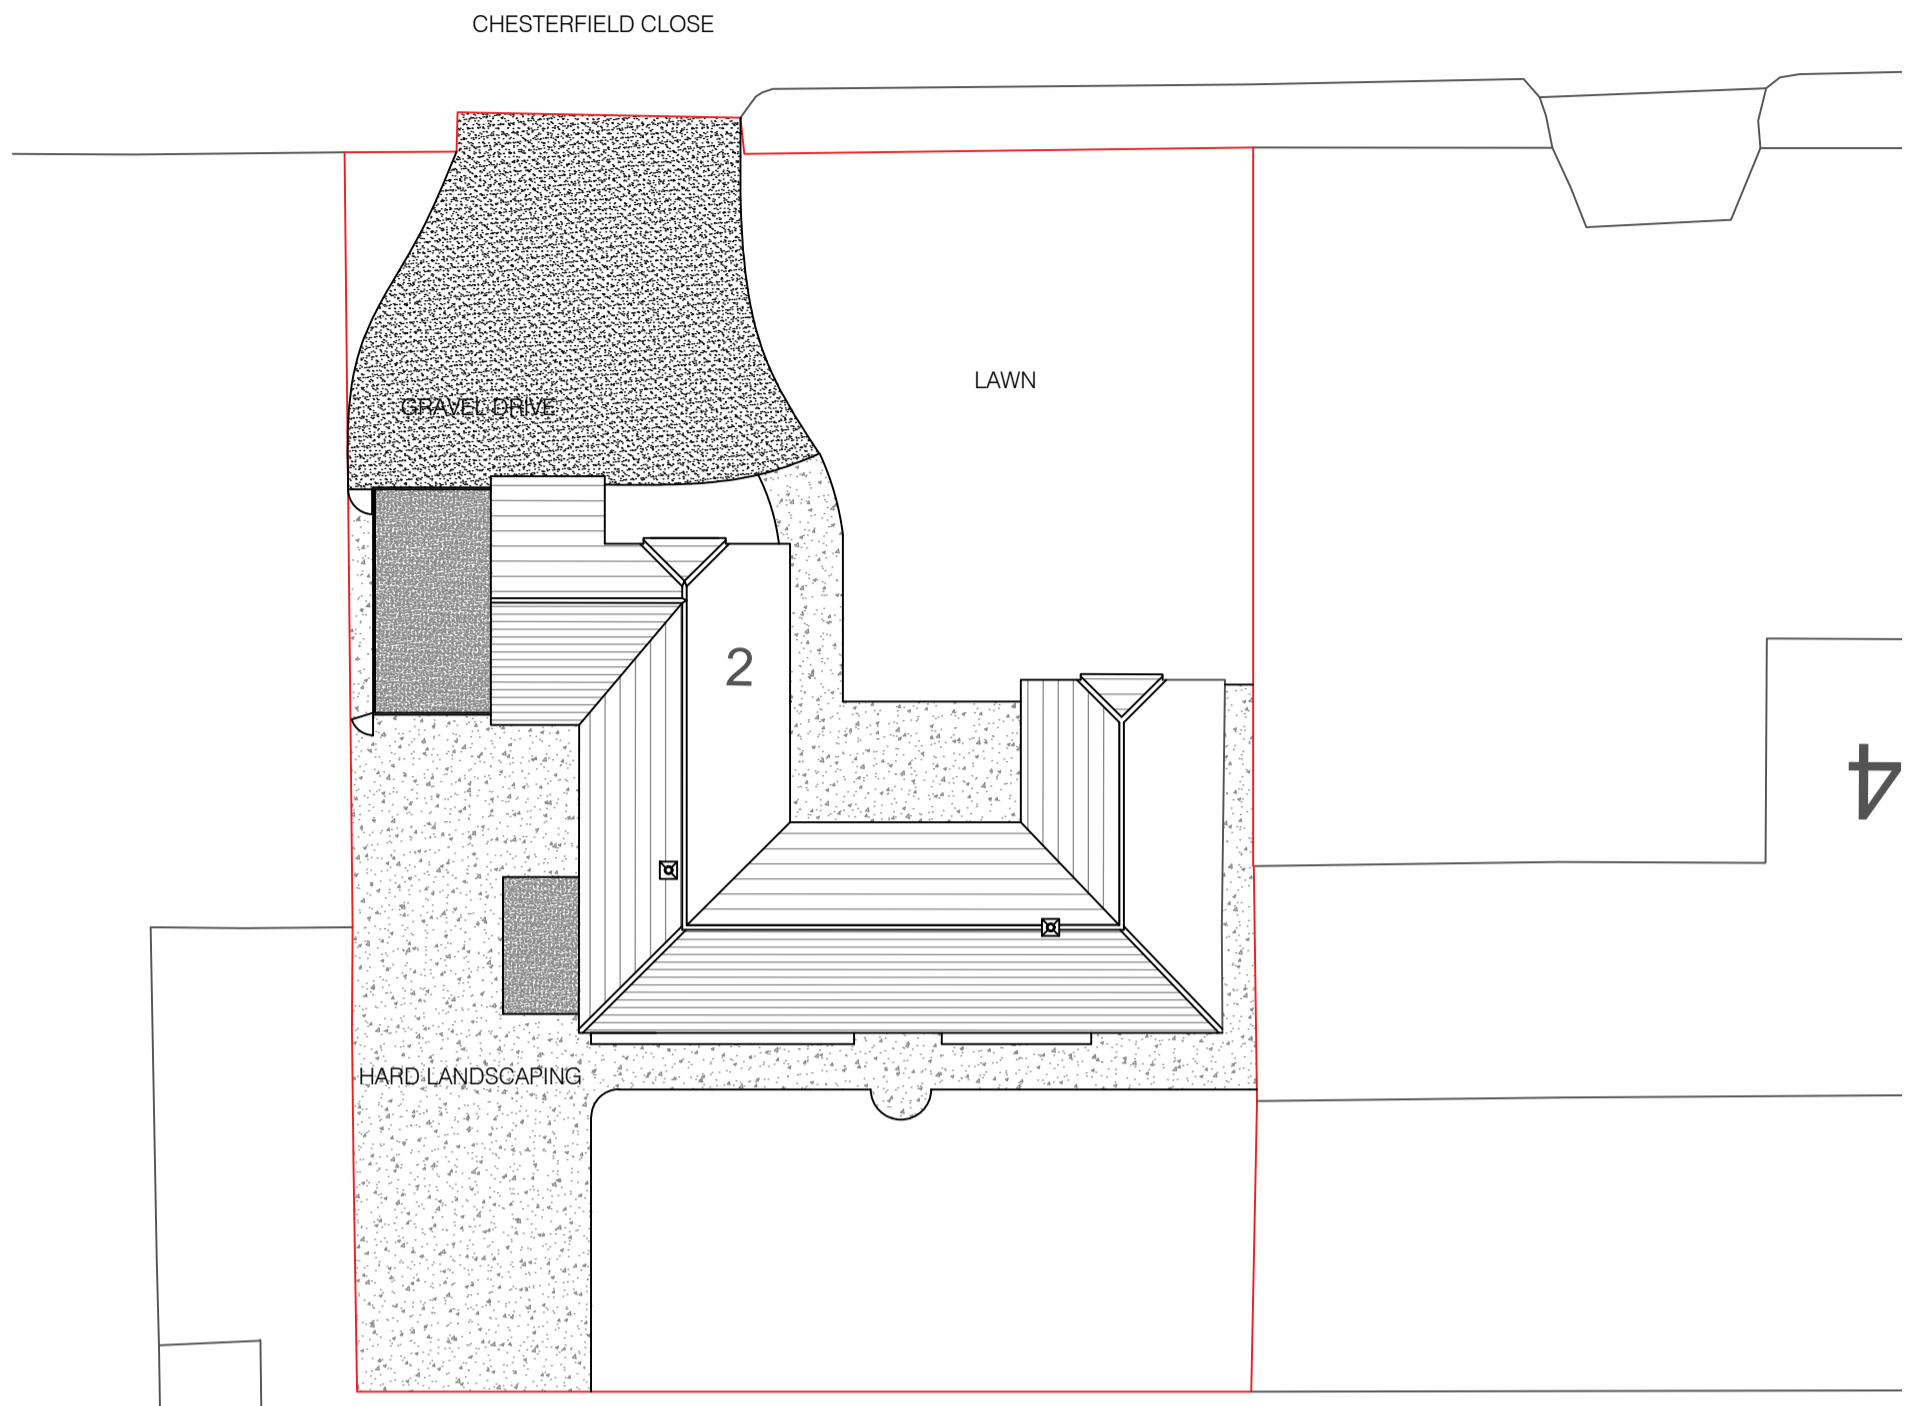

EXISTING ROOF PLAN  
SCALE 1/50 ON A3

EXISTING PLOT LAYOUT  
SCALE 1/200 ON A3

LOCATION PLAN  
SCALE 1/200 ON A3

JOB TITLE		DRAWING TITLE	
RAMBLERS CHESTERFIELD CLOSE FURNACE WOOD FELBRIDGE EAST GRINSTED RH19 2PY		EXISTING ROOF LAYOUT PLOT LAYOUT AND LOCATION LAYOUT	
SCALE	DRAWING NUMBER	DATE	REVISION
1/50	PL01-003	FEB 2024	-