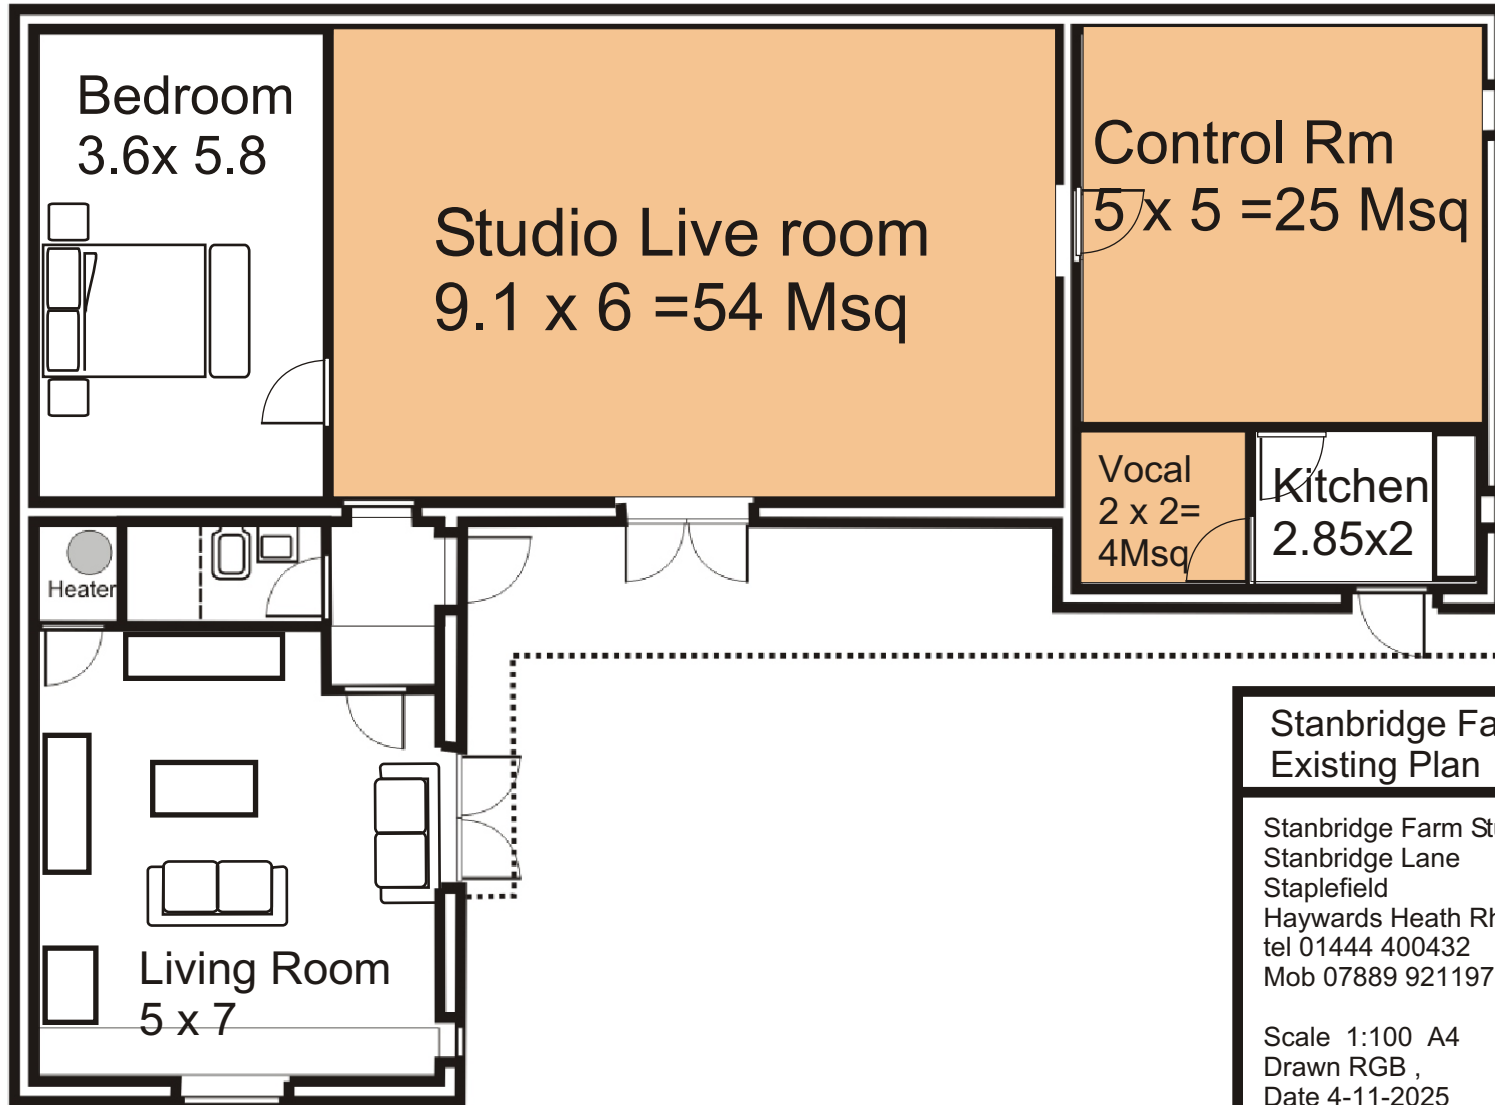

# Stanbridge Farm Studios Existing Plan

19 metres

14 metres