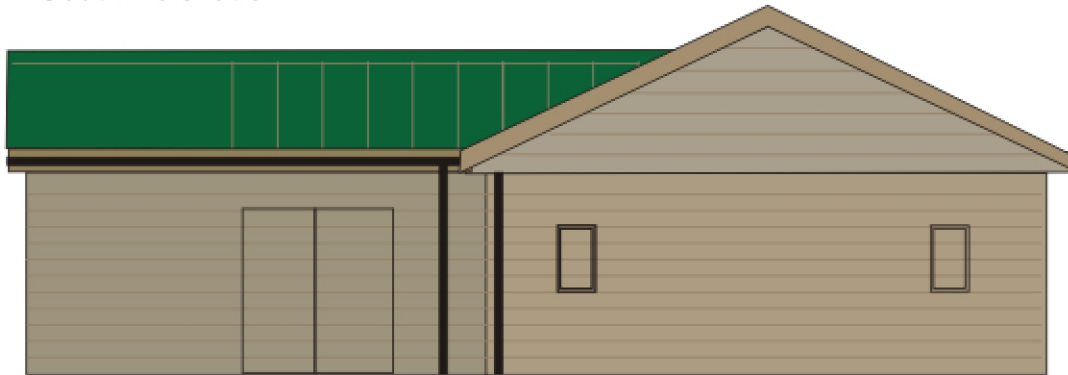

Stanbridge Farm Studios Proposed elevations

North Elevation

South Elevation

Stanbridge Farm Studios Proposed elevations

Stanbridge Farm Studios Scale 1:100 A4
Stanbridge Lane Drawn RGB ,
Staplefield Date 4-11-2025
Haywards Heath Rh17 6BB
tel 01444 400432
Mob 07889 921197
Drawing No: Existing Plans and elevations
Existing plans and elevations CDR pg5