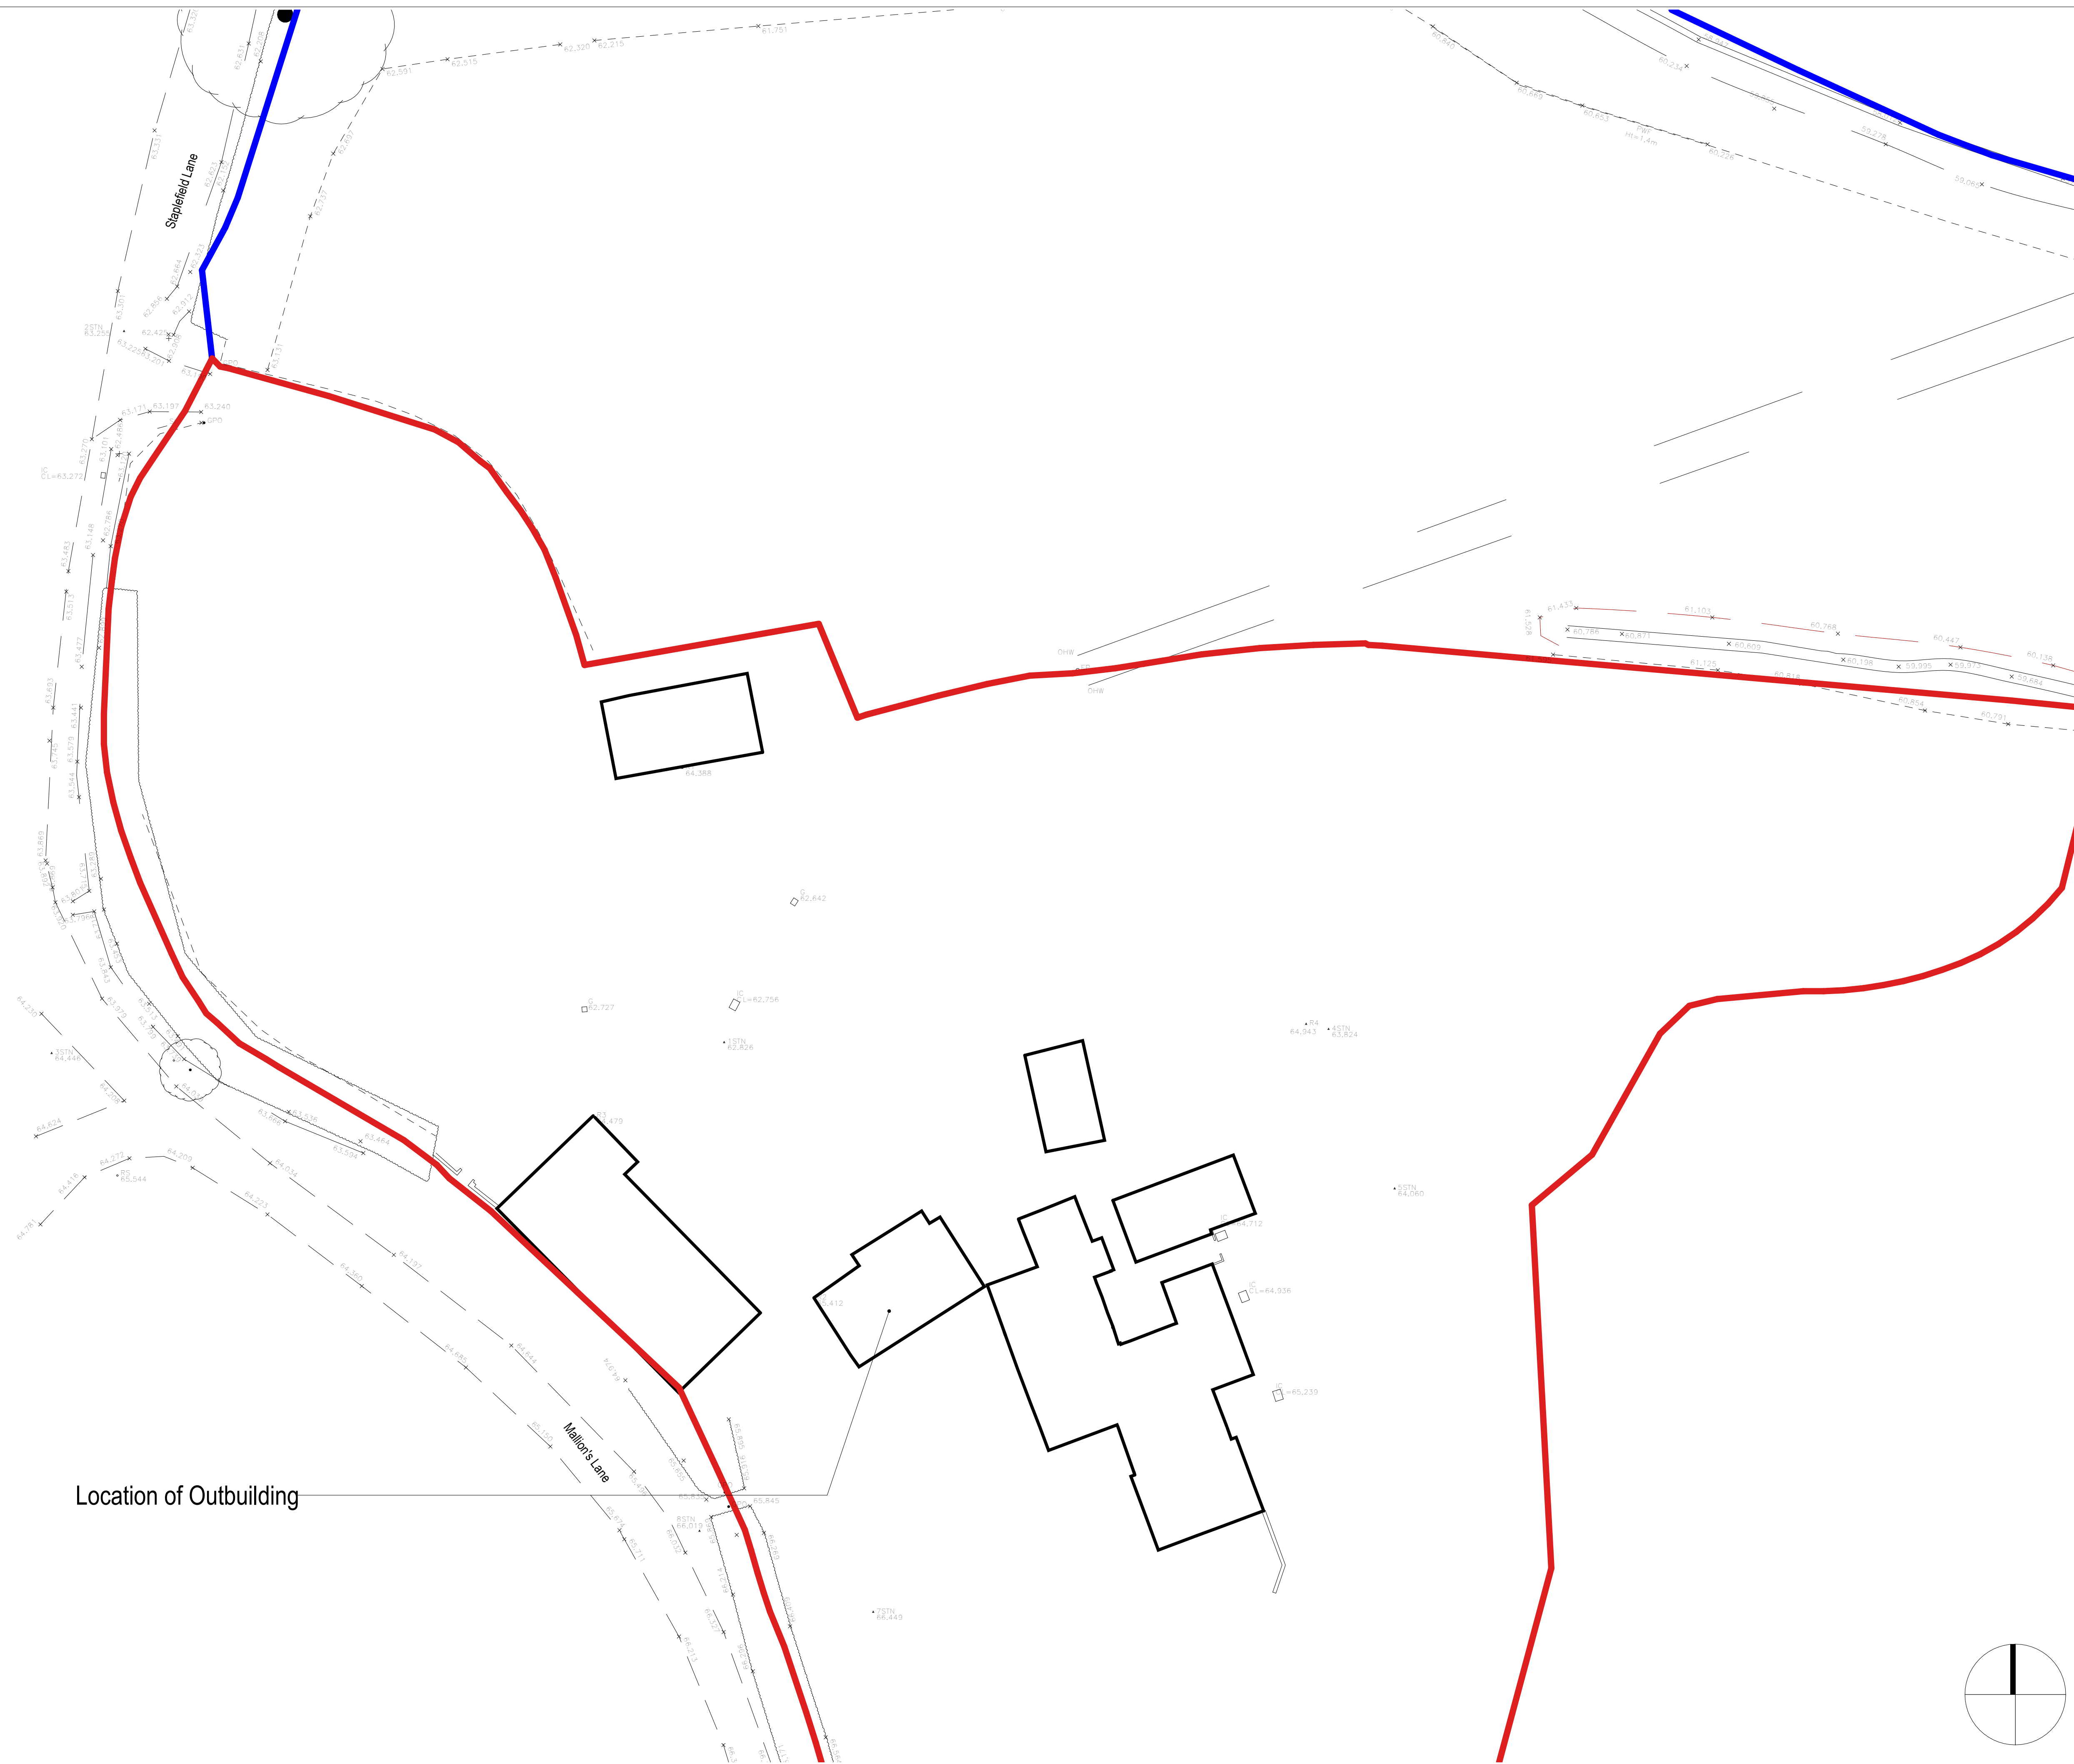

- Revisions:
- 00 13 February 25
 - 01 09 October 25
 - 02 10 October 25

PLANNING

North Hall,
Staplefield
RH17 6AS
for

Jackie Stone

2428-D1100-rev 02

Scale: 1:200 @ A1
Date: 13 February 2025

Existing Site Plan

Location of Outbuilding