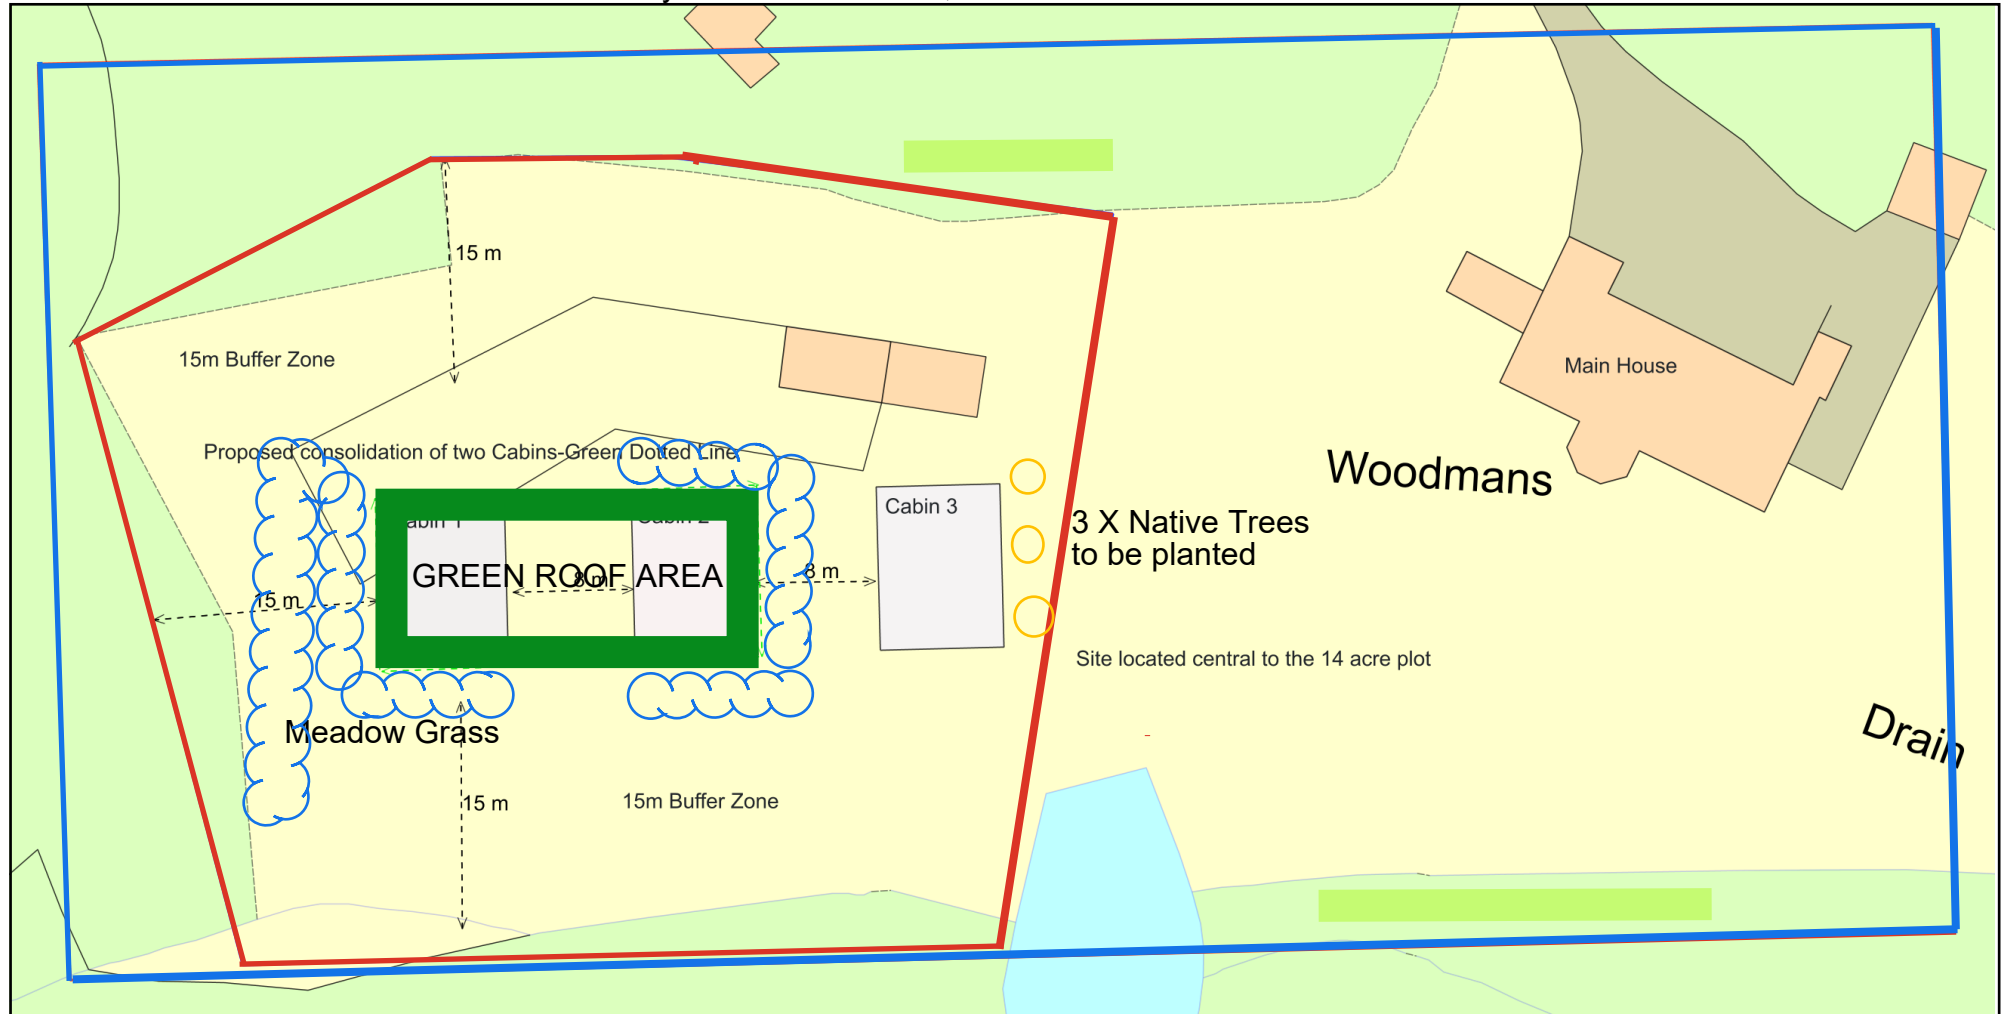

Biodiversity Plan - Green Roof, Meadow Grass and 3 x Native Trees

Plan Produced for: Consolidation of Cabin 1 & 2

Date Produced: 10 Feb 2026

Plan Reference Number: TQRQM26041140543648

Scale: 1:500 @ A4

© Crown copyright and database rights 2025 OS 100042766