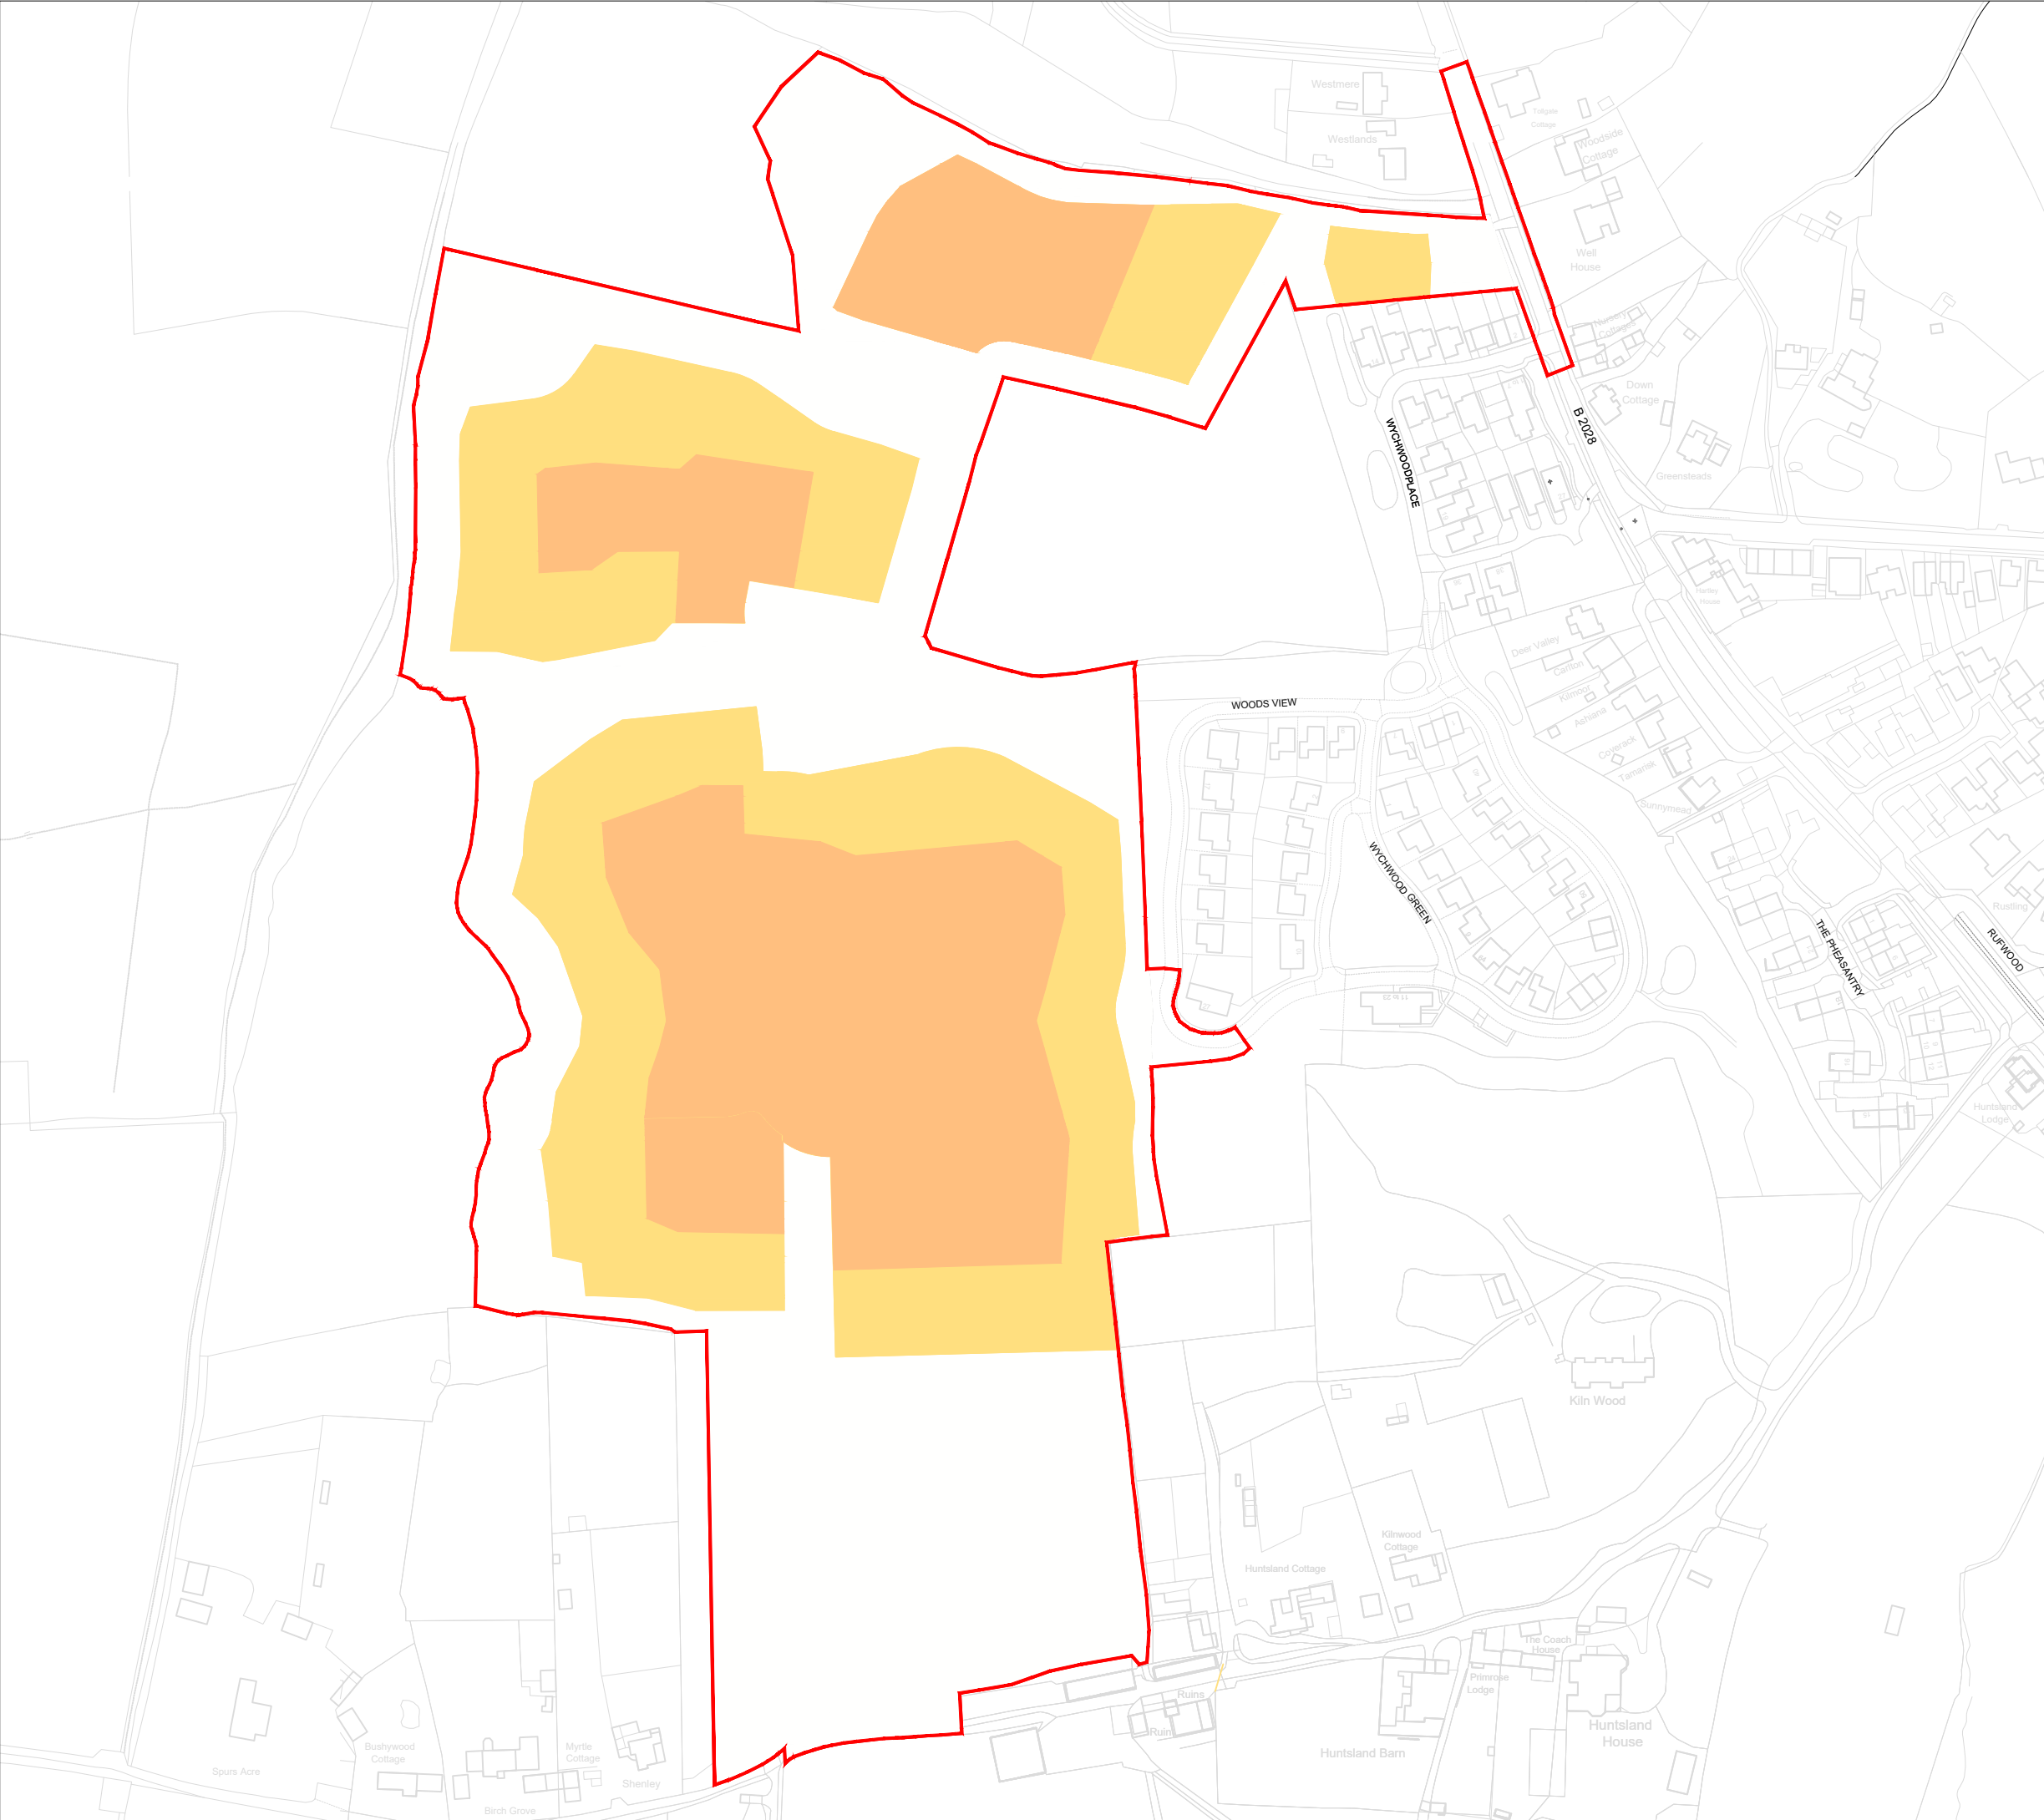

-  Site boundary
-  Up to 34dph
-  Up to 43dph

Project
**Land West of Turners Hill Road
 and North of Huntsland, including
 land at Hurst Farm, Turners Hill Road
 Crawley Down West Sussex**

Drawing Title
Density Parameter Plan

Date 28/01/2026	Scale 1:2,500 @ A3	Drawn by JB	Check by SR
Project No 1314	Drawing No 013-03	Revision -	