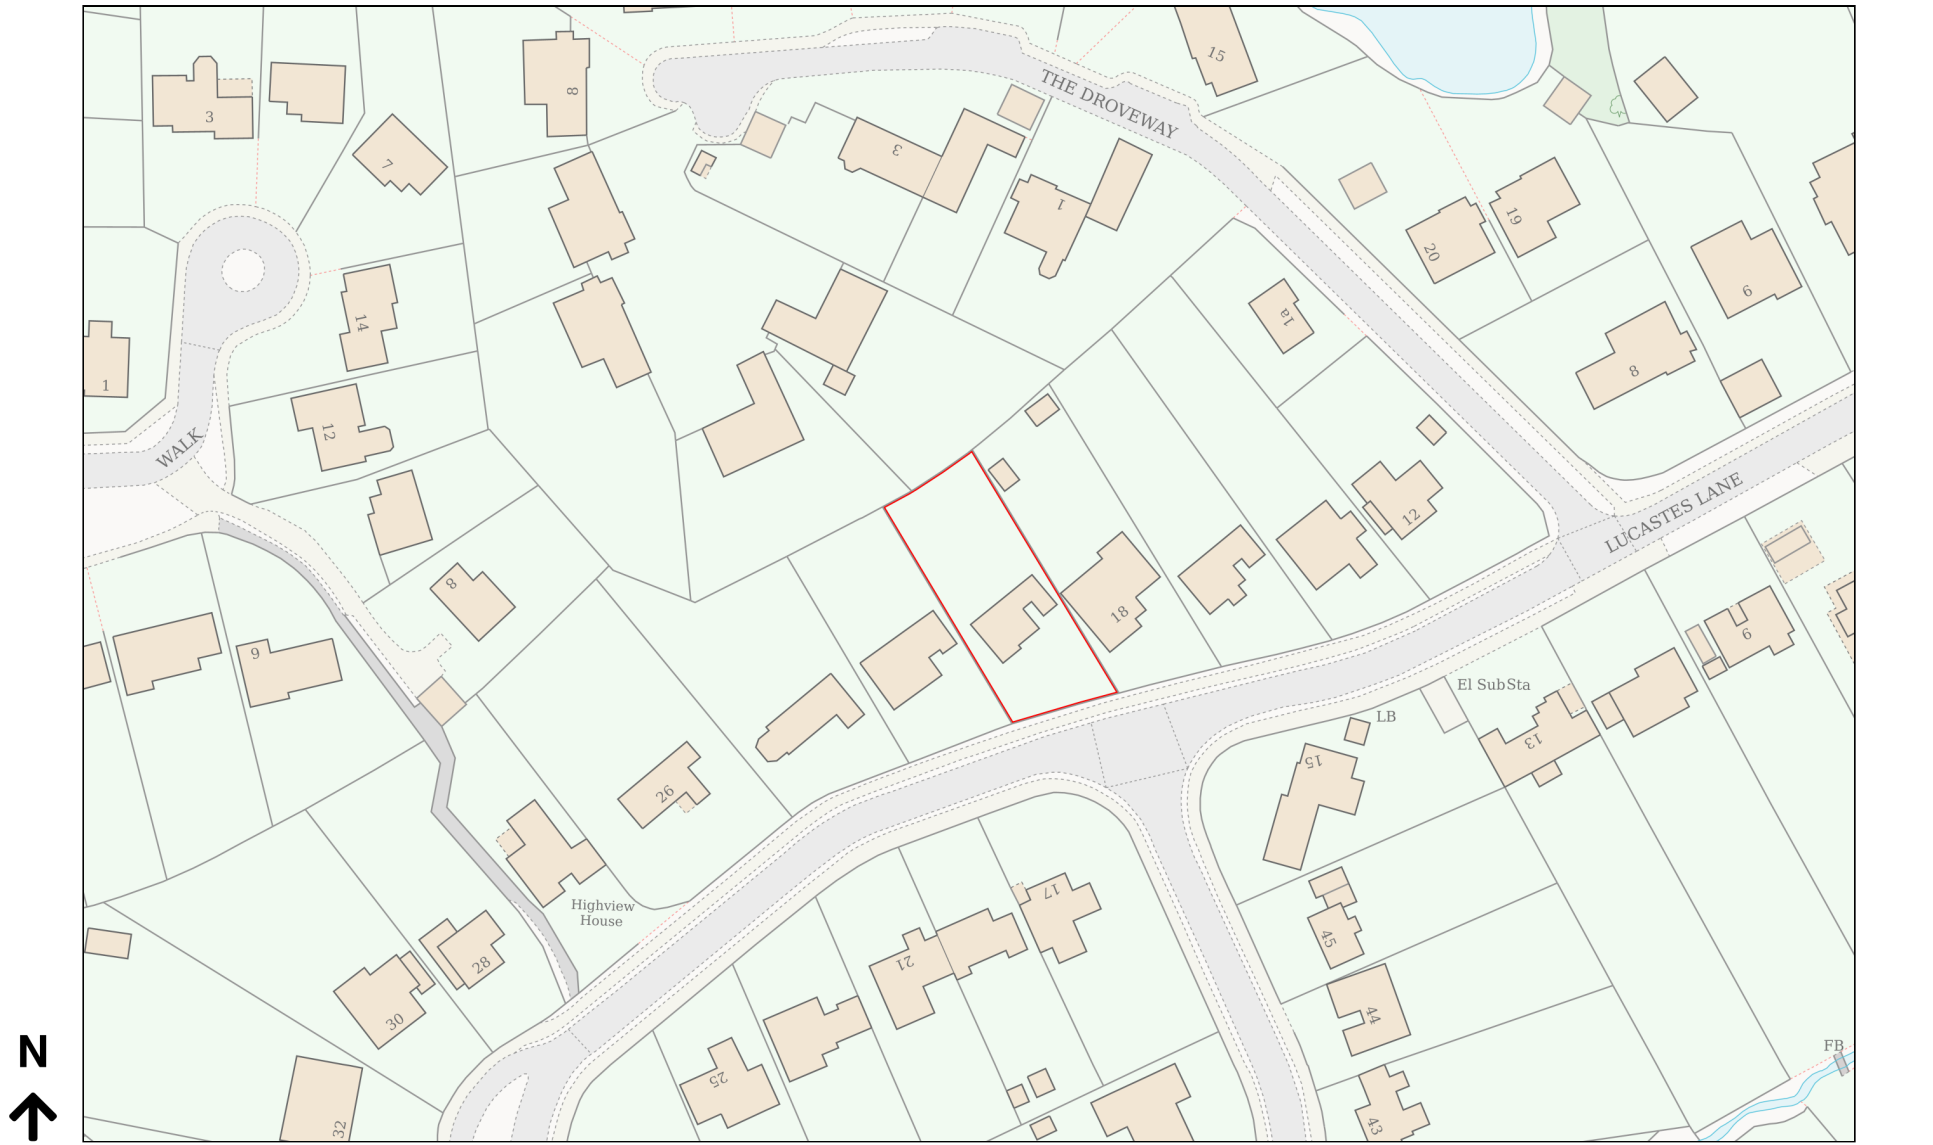

Location Plan

Site Address: 20, Lucastes Lane, Haywards Heath, RH16 1LD

Date Produced: 05-Jan-2026

Scale: 1:1250 @A4

Planning Portal Reference: PP-14433815v1