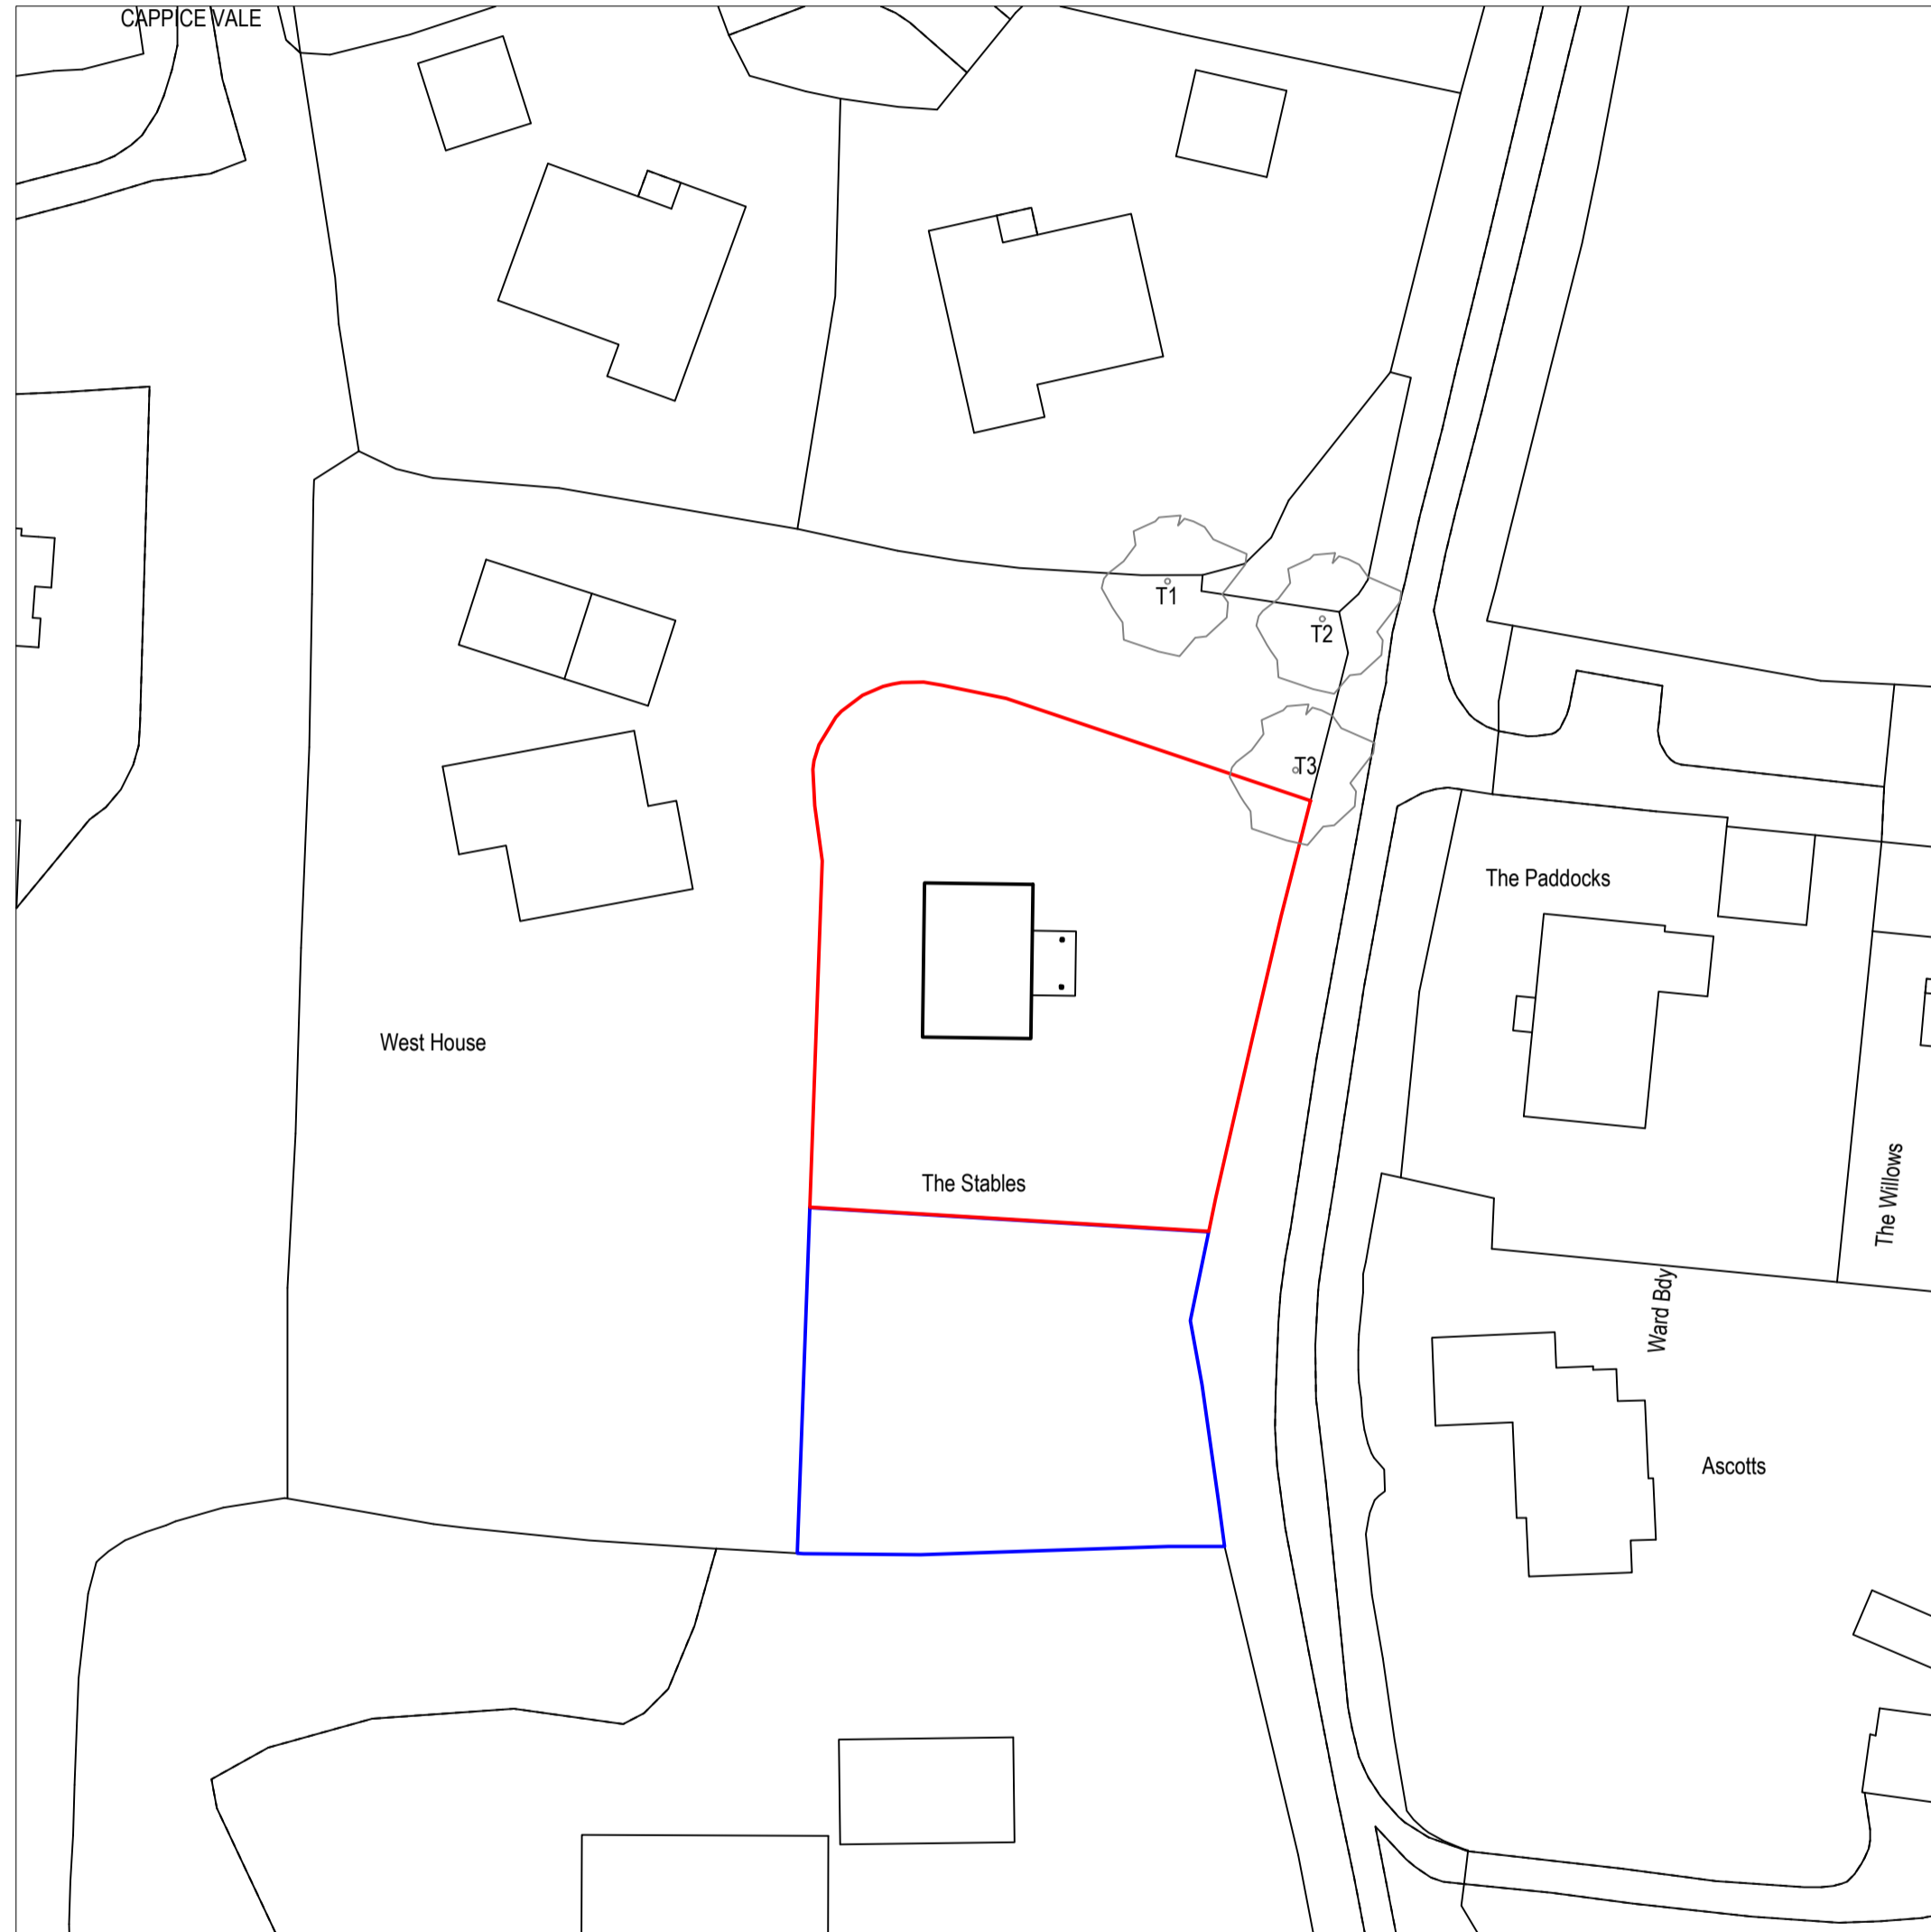

**Location Plan**  
 Scale 1:1250  
 © Crown Copyright and database rights 2025  
 OS 100047474

**Existing Block Plan**  
 Scale 1:500  
 © Crown Copyright and database rights 2025  
 OS 100047474

**Proposed Block Plan**  
 Scale 1:500  
 © Crown Copyright and database rights 2025  
 OS 100047474

ArkiPlan Architectural Ltd • Enquiries@ArkiPlan.co.uk  
 Lytchett House, 13 Freeland Park, Wareham Road, Poole, Dorset, BH16 6FA

<b>Site</b>	The Stables, Crawley Down Road, Felbridge RH19 2PS	<b>Date</b>	23.02.2026
		<b>Sheet</b>	26-0123 D01 REV 02
		<b>Job</b>	New Extension
<b>Title Number</b>	WSX382071	<b>Scale</b>	1:500, 1:1250 @A1, 1:1000, 1:2500 @A3
		<b>Title</b>	As Shown