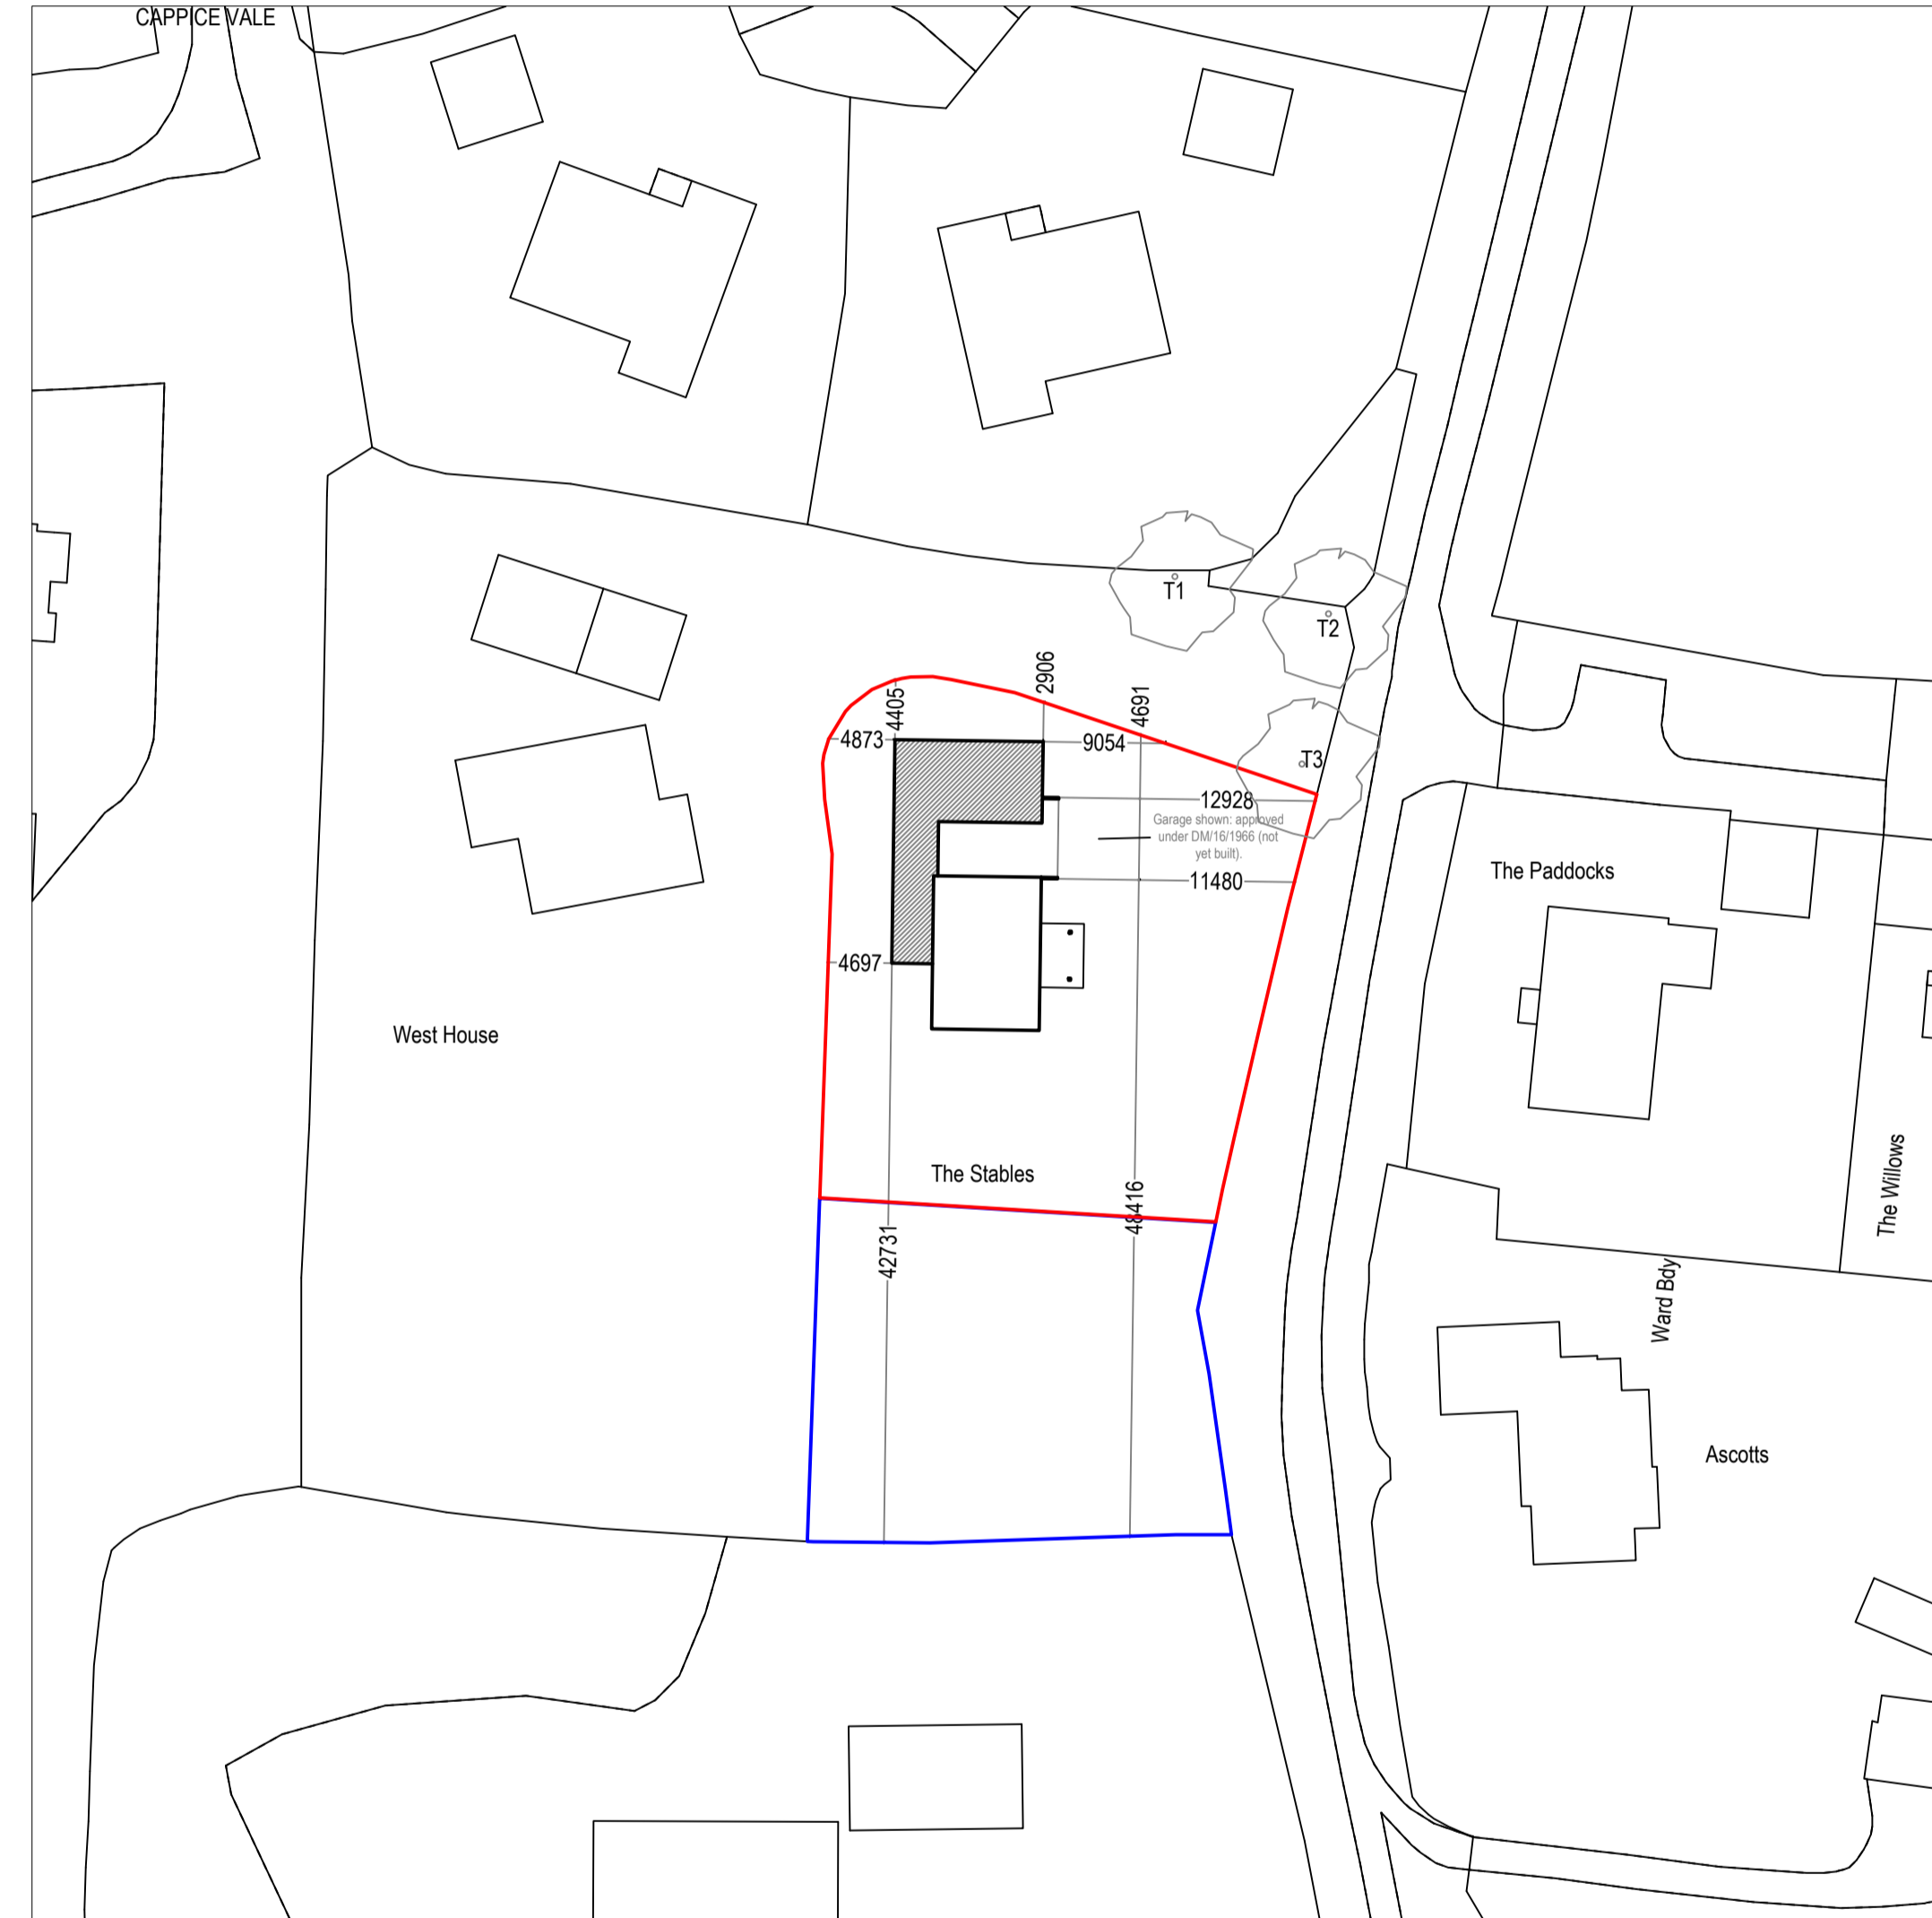

**Location Plan**  
 Scale 1:1250  
 © Crown Copyright and database rights 2025  
 OS 100047474

**Existing Block Plan**  
 Scale 1:500  
 © Crown Copyright and database rights 2025  
 OS 100047474

**Proposed Block Plan**  
 Scale 1:500  
 © Crown Copyright and database rights 2025  
 OS 100047474

ArkiPlan Architectural Ltd • Enquiries@ArkiPlan.co.uk  
 Lytchett House, 13 Freeland Park, Wareham Road, Poole, Dorset, BH16 6FA

<b>Site</b>	The Stables, Crawley Down Road, Felbridge RH19 2PS	<b>Date</b>	23.02.2026
		<b>Sheet</b>	26-0123 D01 REV 02
		<b>Job</b>	New Extension
<b>Title Number</b>	WSX382071	<b>Scale</b>	1:500, 1:1250 @A1, 1:1000, 1:2500 @A3
		<b>Title</b>	As Shown