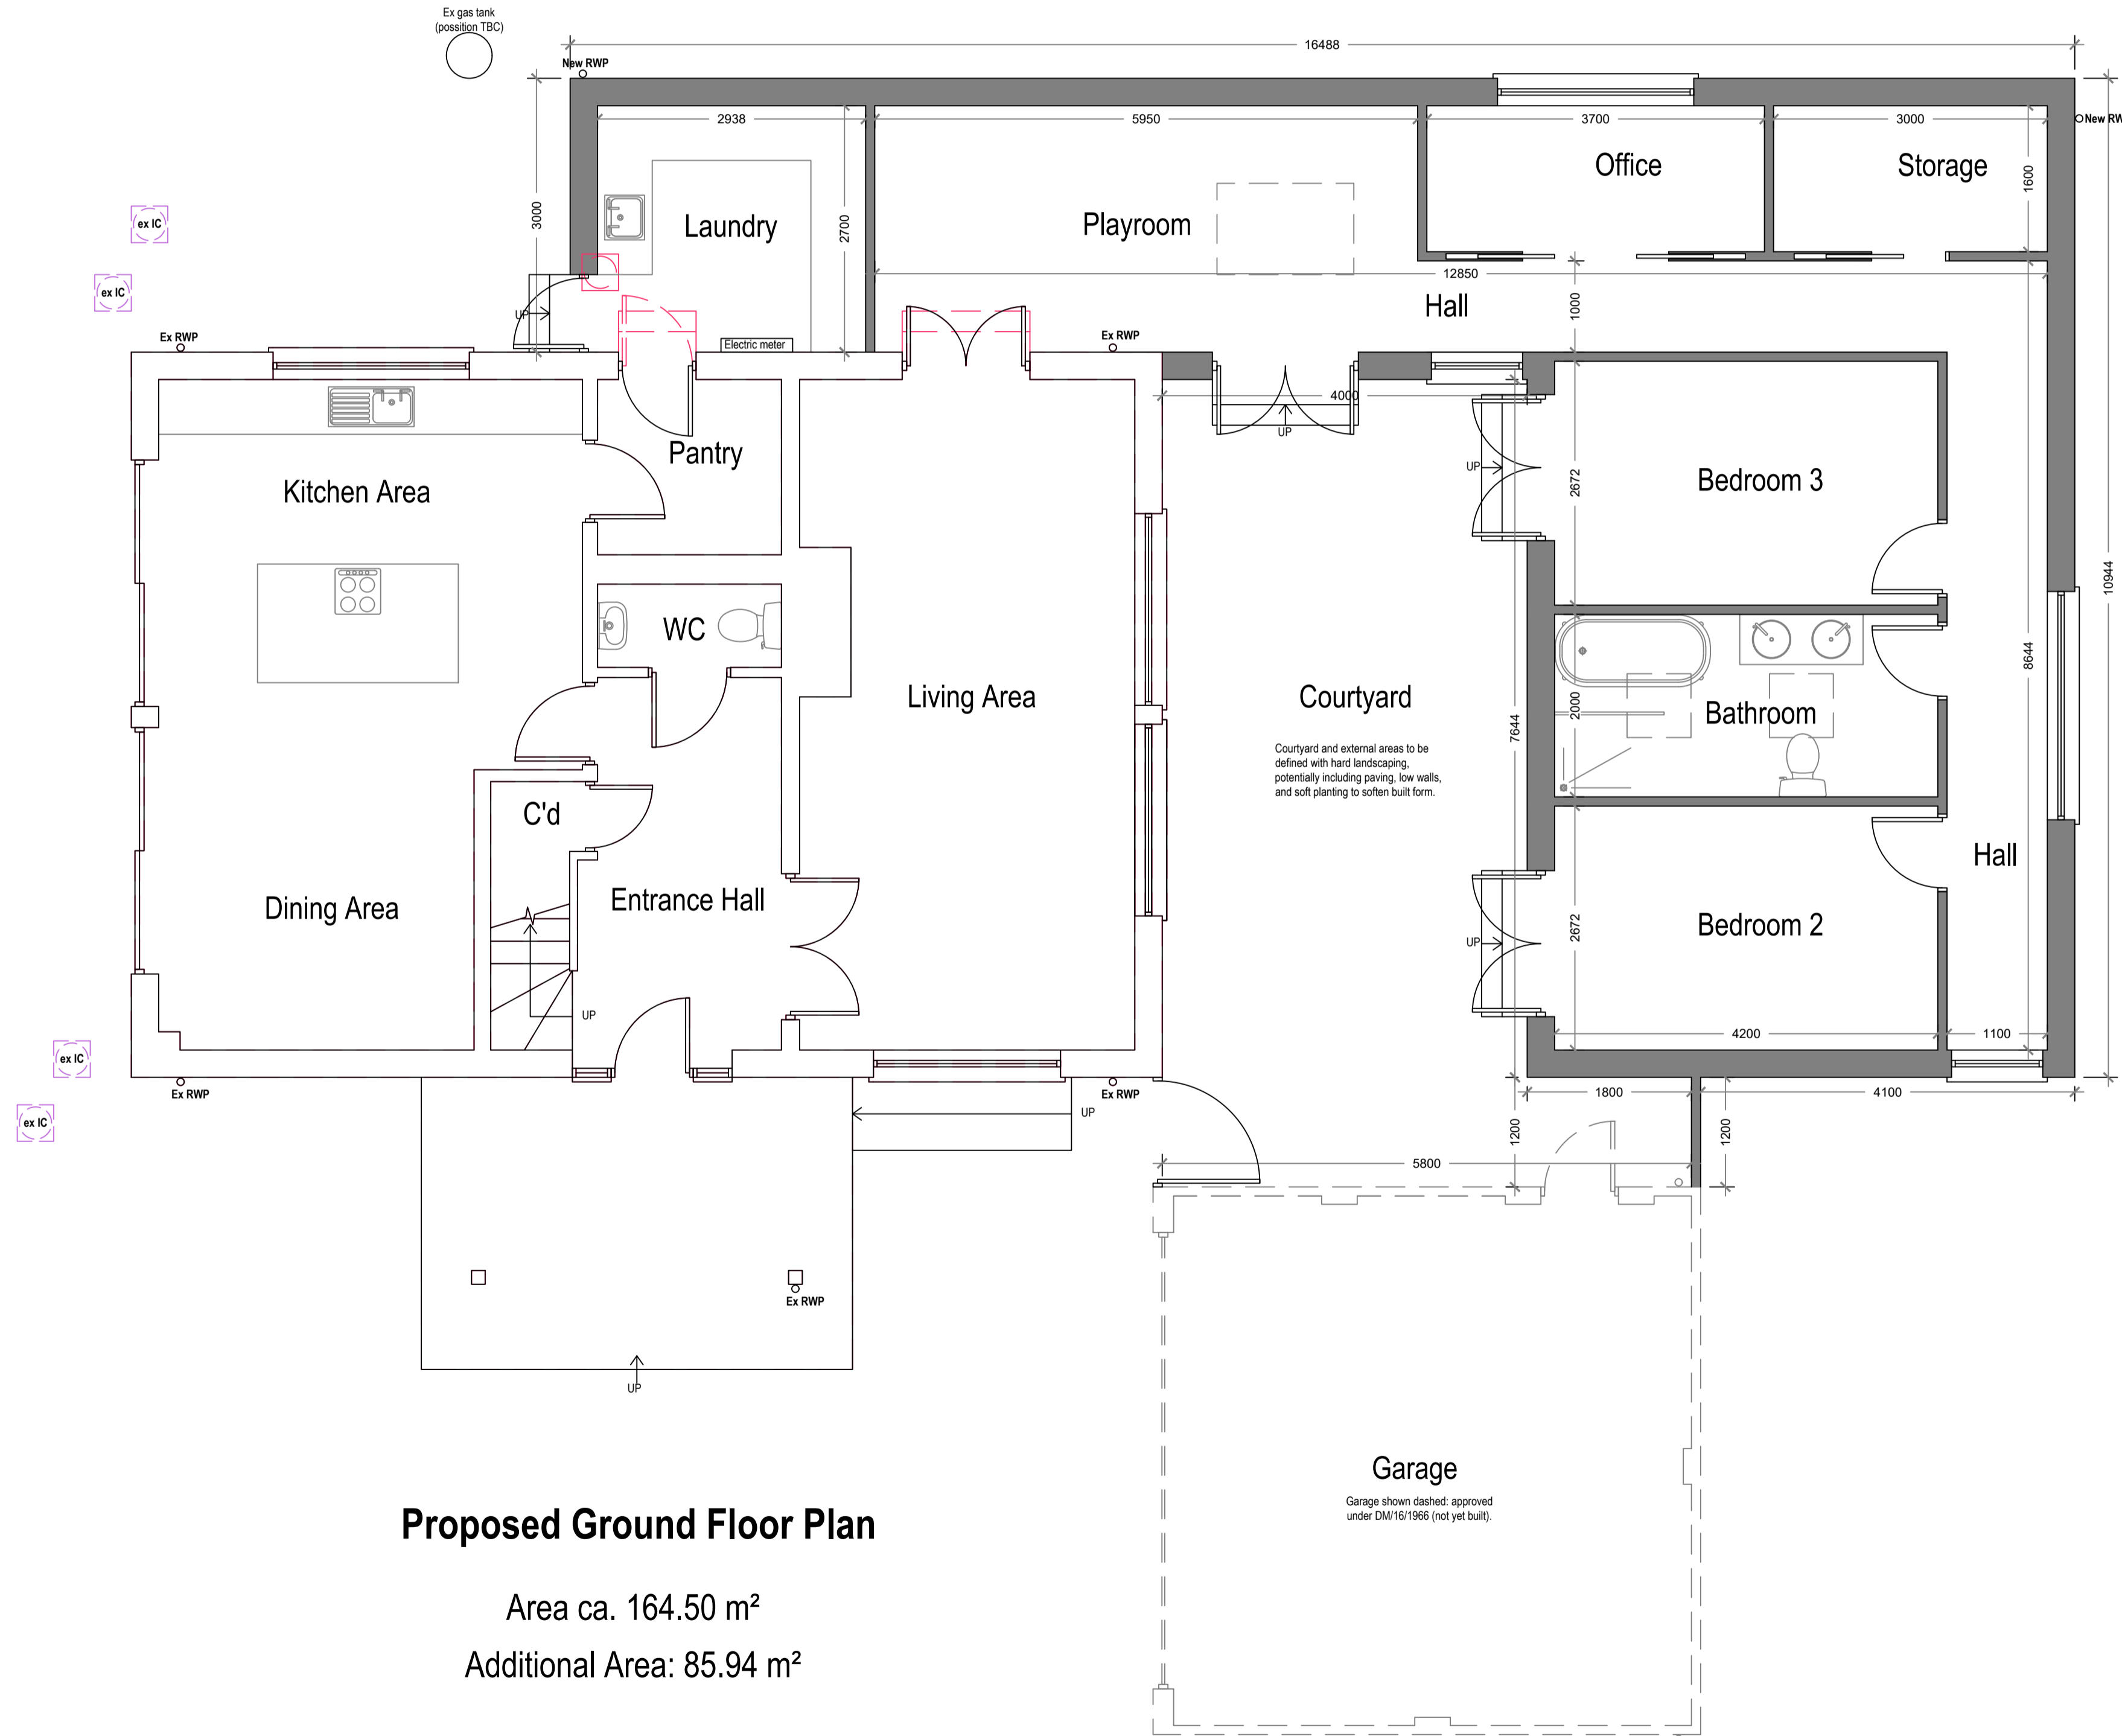

**Symbol Key:**

- — — — — Boundary line
- - - - - Demolished
- - - - - Details above
- - - - - Wall outline below roof

		ArkiPlan Architectural Ltd • Enquiries@ArkiPlan.co.uk Lytchett House, 13 Freeland Park, Wareham Road, Poole, Dorset, BH16 6FA	
		<b>Date</b>	23.02.2026
<b>Site</b>	The Stables, Crawley Down Road, Felbridge RH19 2PS	<b>Sheet</b>	26-0123 D03 REV 02
		<b>Job</b>	New Extension
		<b>Scale</b>	1:50 @A1, 1:100 @A3
<b>Title Number</b>	WSX382071	<b>Title</b>	As Shown