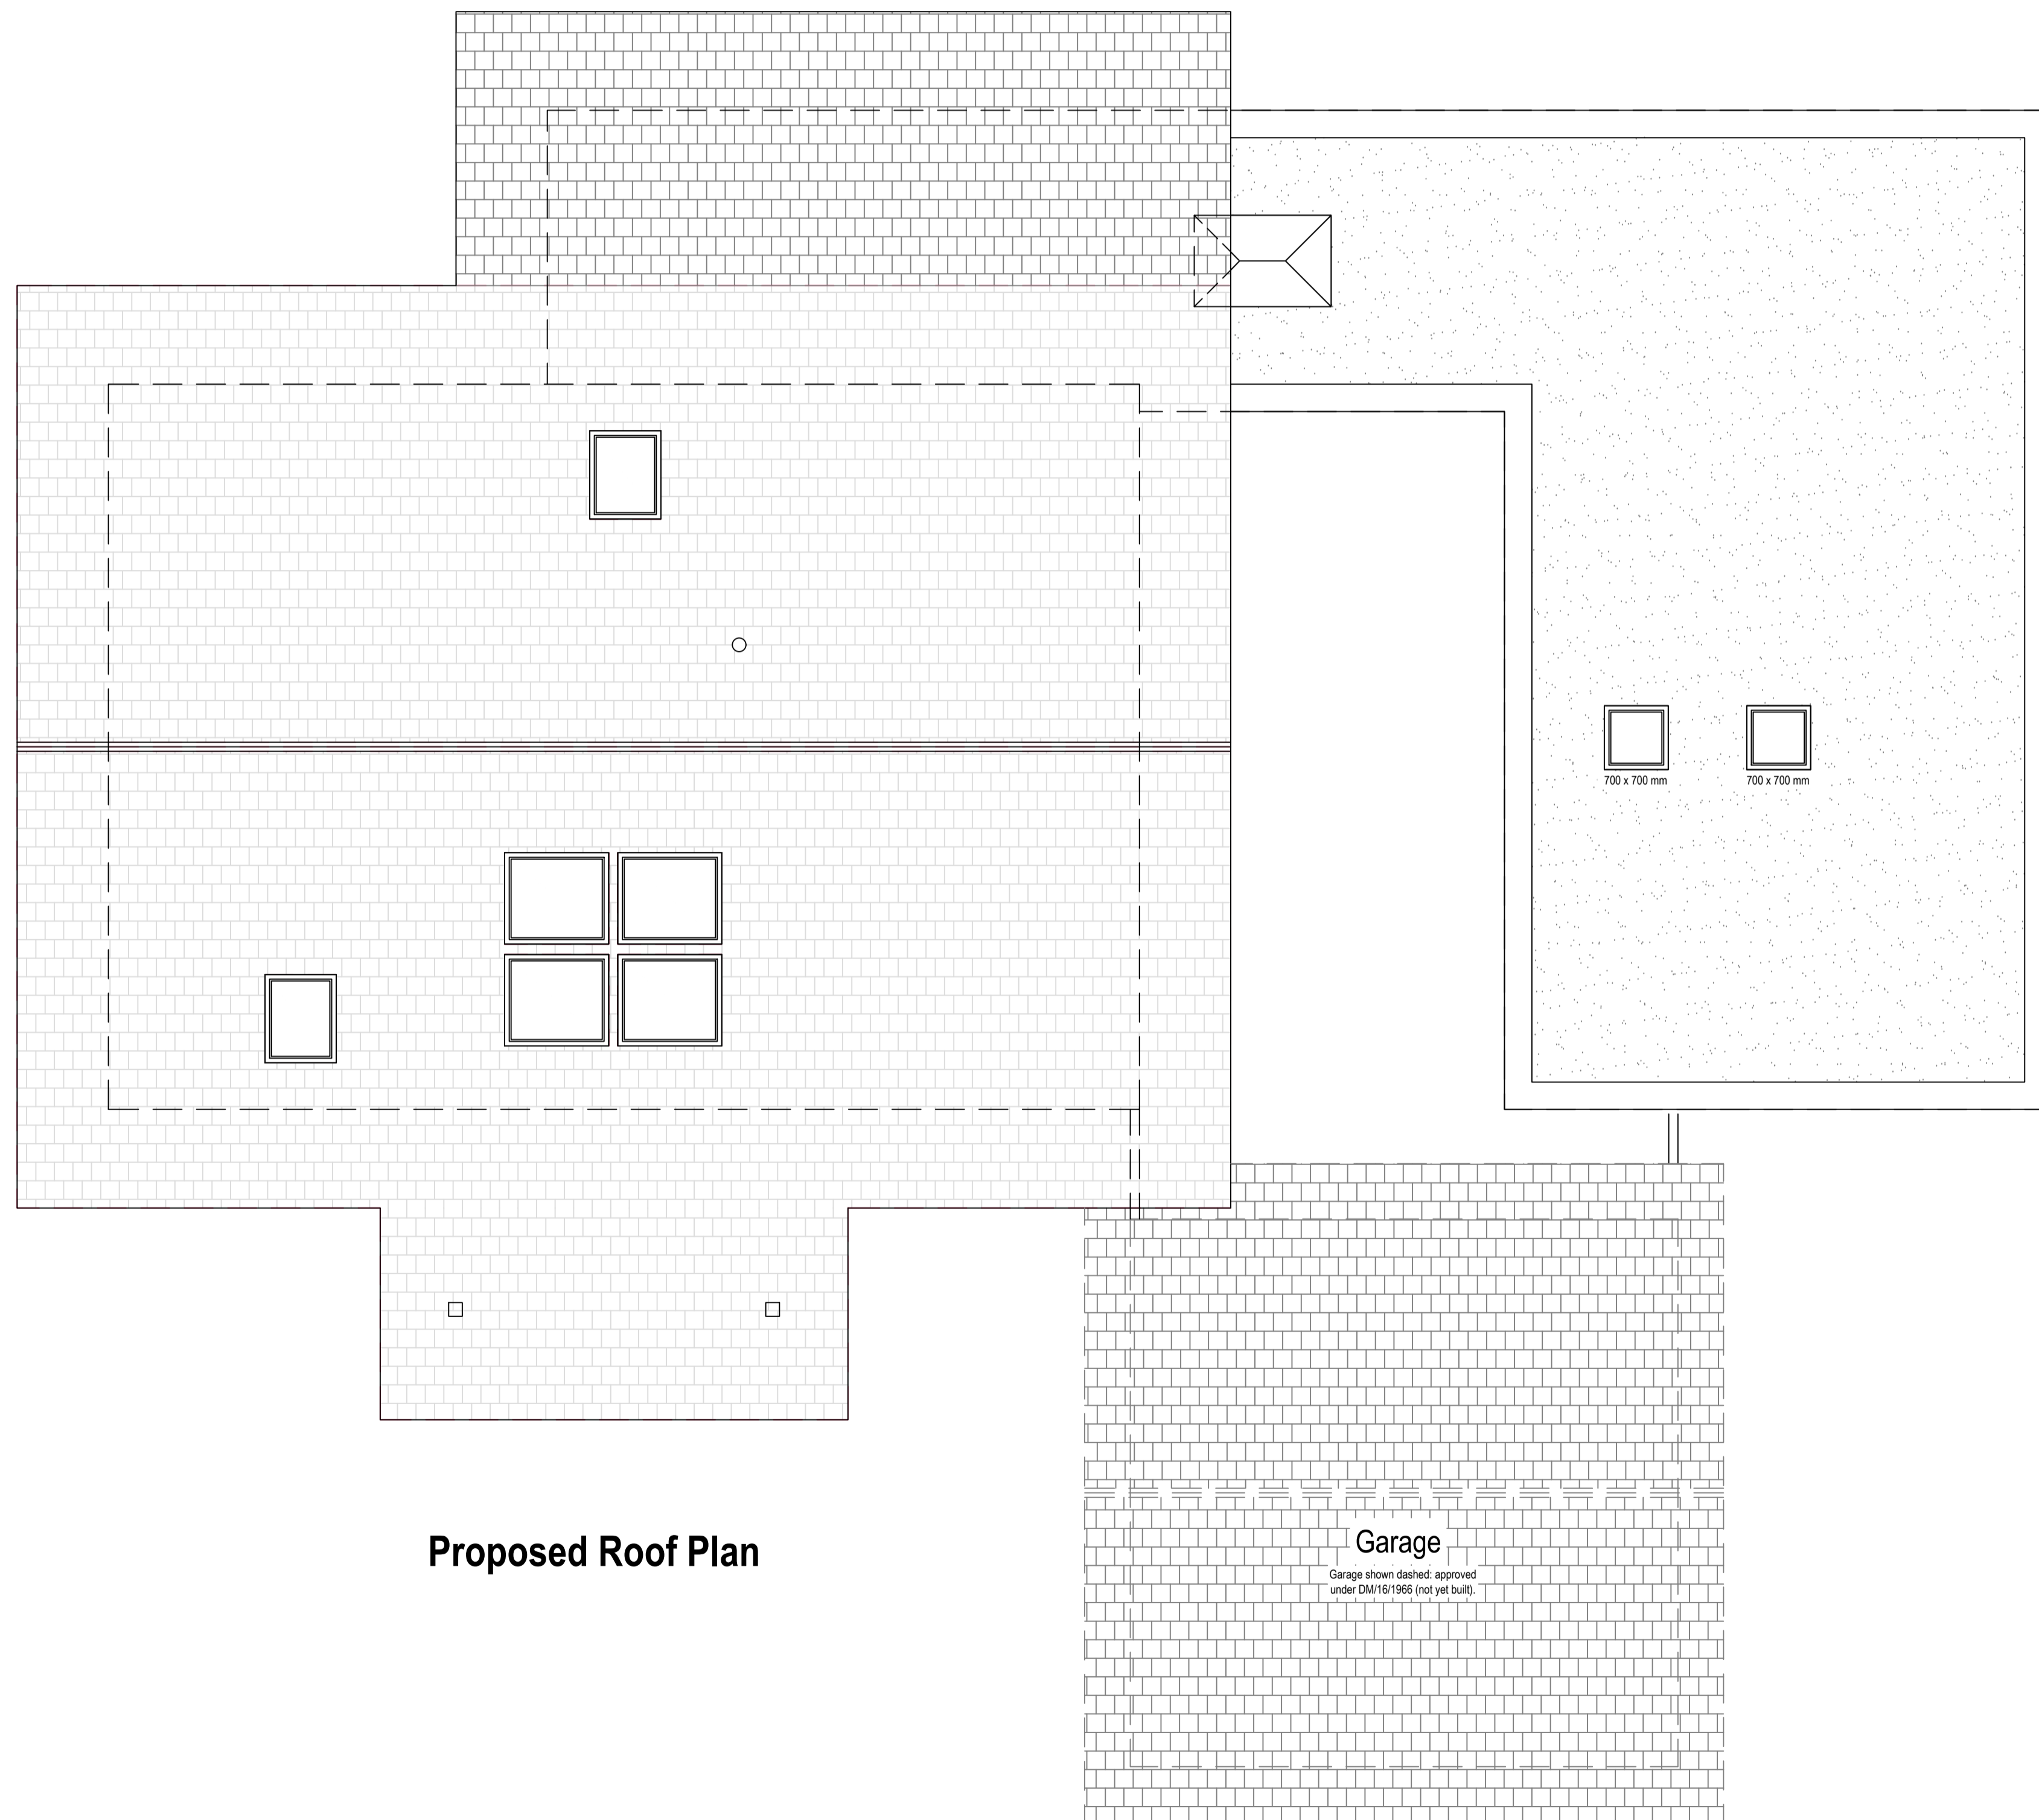

Symbol Key:

- — — — — Boundary line
- - - - - Demolished
- - - - - Details above
- - - - - Wall outline below roof

			
ArkiPlan Architectural Ltd • Enquiries@ArkiPlan.co.uk Lytchett House, 13 Freeland Park, Wareham Road, Poole, Dorset, BH16 6FA			
Site	The Stables, Crawley Down Road, Felbridge RH19 2PS	Date	23.02.2026
		Sheet	26-0123 D07 REV 02
		Job	New Extension
		Scale	1:50 @A1, 1:100 @A3
Title Number	WSX382071	Title	As Shown