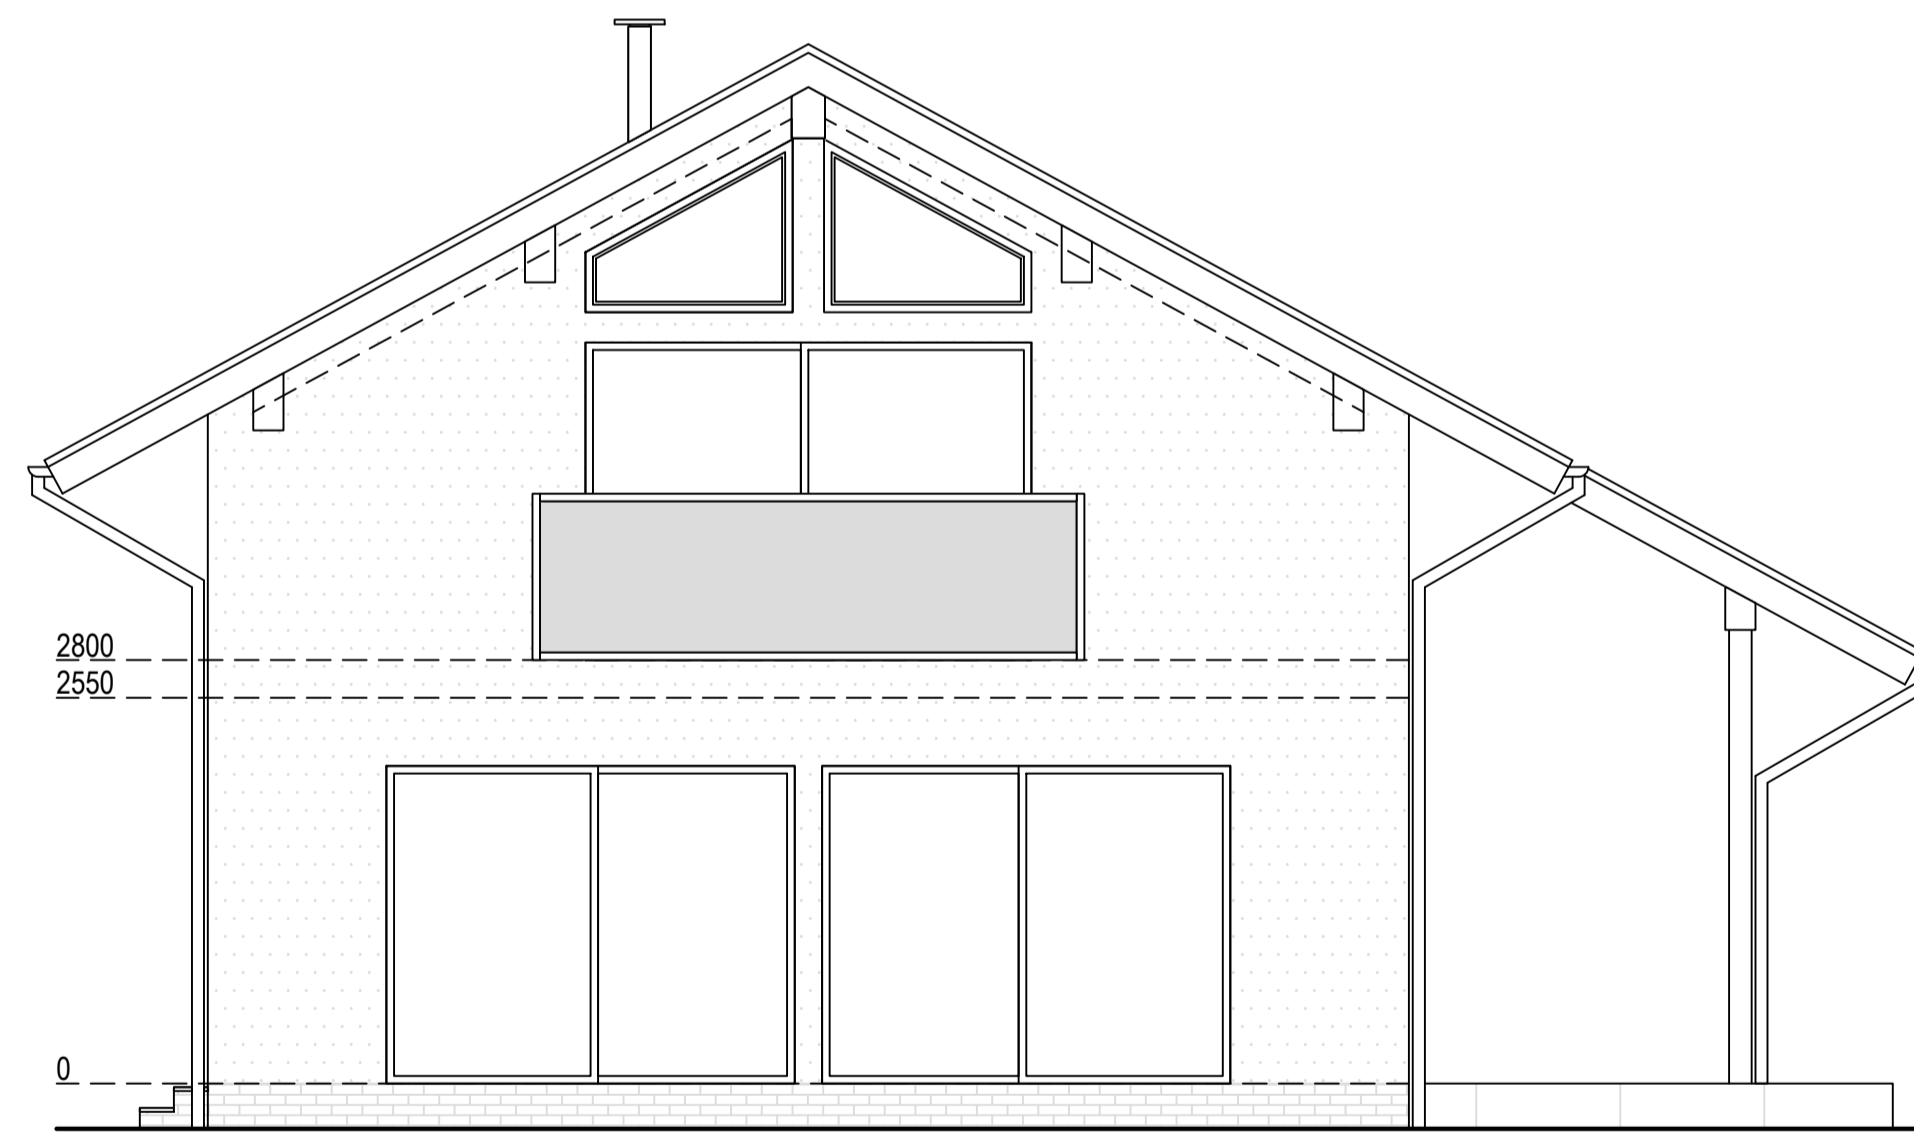

**Existing East Elevation**

**Existing South Elevation**

**Existing Materials:**  
 Walls: Light off-white / pale cream smooth render with grey brick plinth  
 Pitched roof: Dark grey slate - style tiles  
 Windows: Dark grey / anthracite aluminium framed

 Arkiplan Architectural Ltd • Enquiries@ArkiPlan.co.uk Lytchett House, 13 Freeland Park, Wareham Road, Poole, Dorset, BH16 6FA		<b>Date</b>	23.02.2026
		<b>Sheet</b>	26-0123 D08 REV 02
<b>Site</b>	The Stables, Crawley Down Road, Felbridge RH19 2PS	<b>Job</b>	New Extension
		<b>Scale</b>	1:50 @A1, 1:100 @A3
<b>Title Number</b>	WSX382071	<b>Title</b>	As Shown