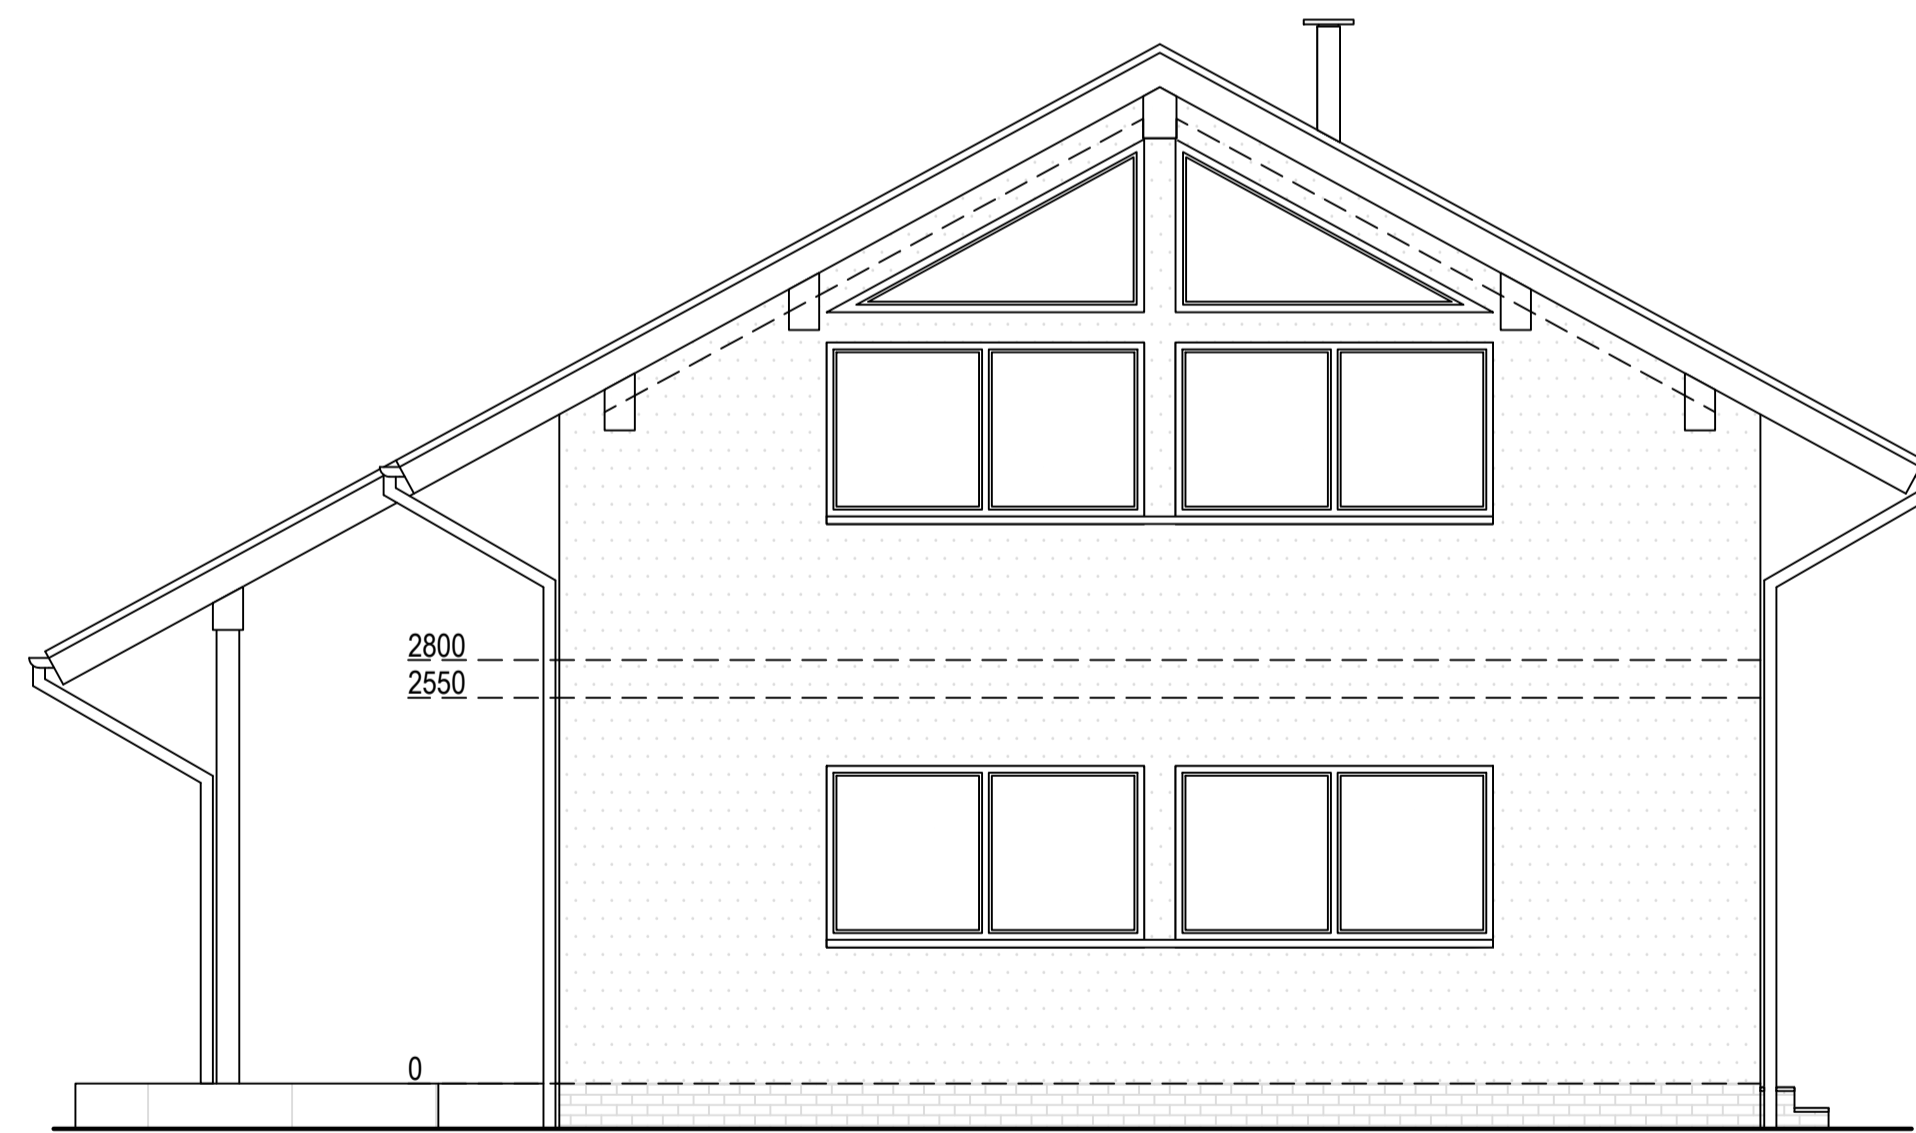

Existing West Elevation

Existing North Elevation

Existing Materials:

Walls: Light off-white / pale cream smooth render with grey brick plinth
 Pitched roof: Dark grey slate - style tiles
 Windows: Dark grey / anthracite aluminium framed

			
<small>ArkiPlan Architectural Ltd • Enquiries@ArkiPlan.co.uk Lytchett House, 13 Freeland Park, Wareham Road, Poole, Dorset, BH16 6FA</small>			
Site	The Stables, Crawley Down Road, Felbridge RH19 2PS	Date	23.02.2026
		Sheet	26-0123 D10 REV 02
		Job	New Extension
		Scale	1:50 @A1, 1:100 @A3
Title Number	WSX382071	Title	As Shown