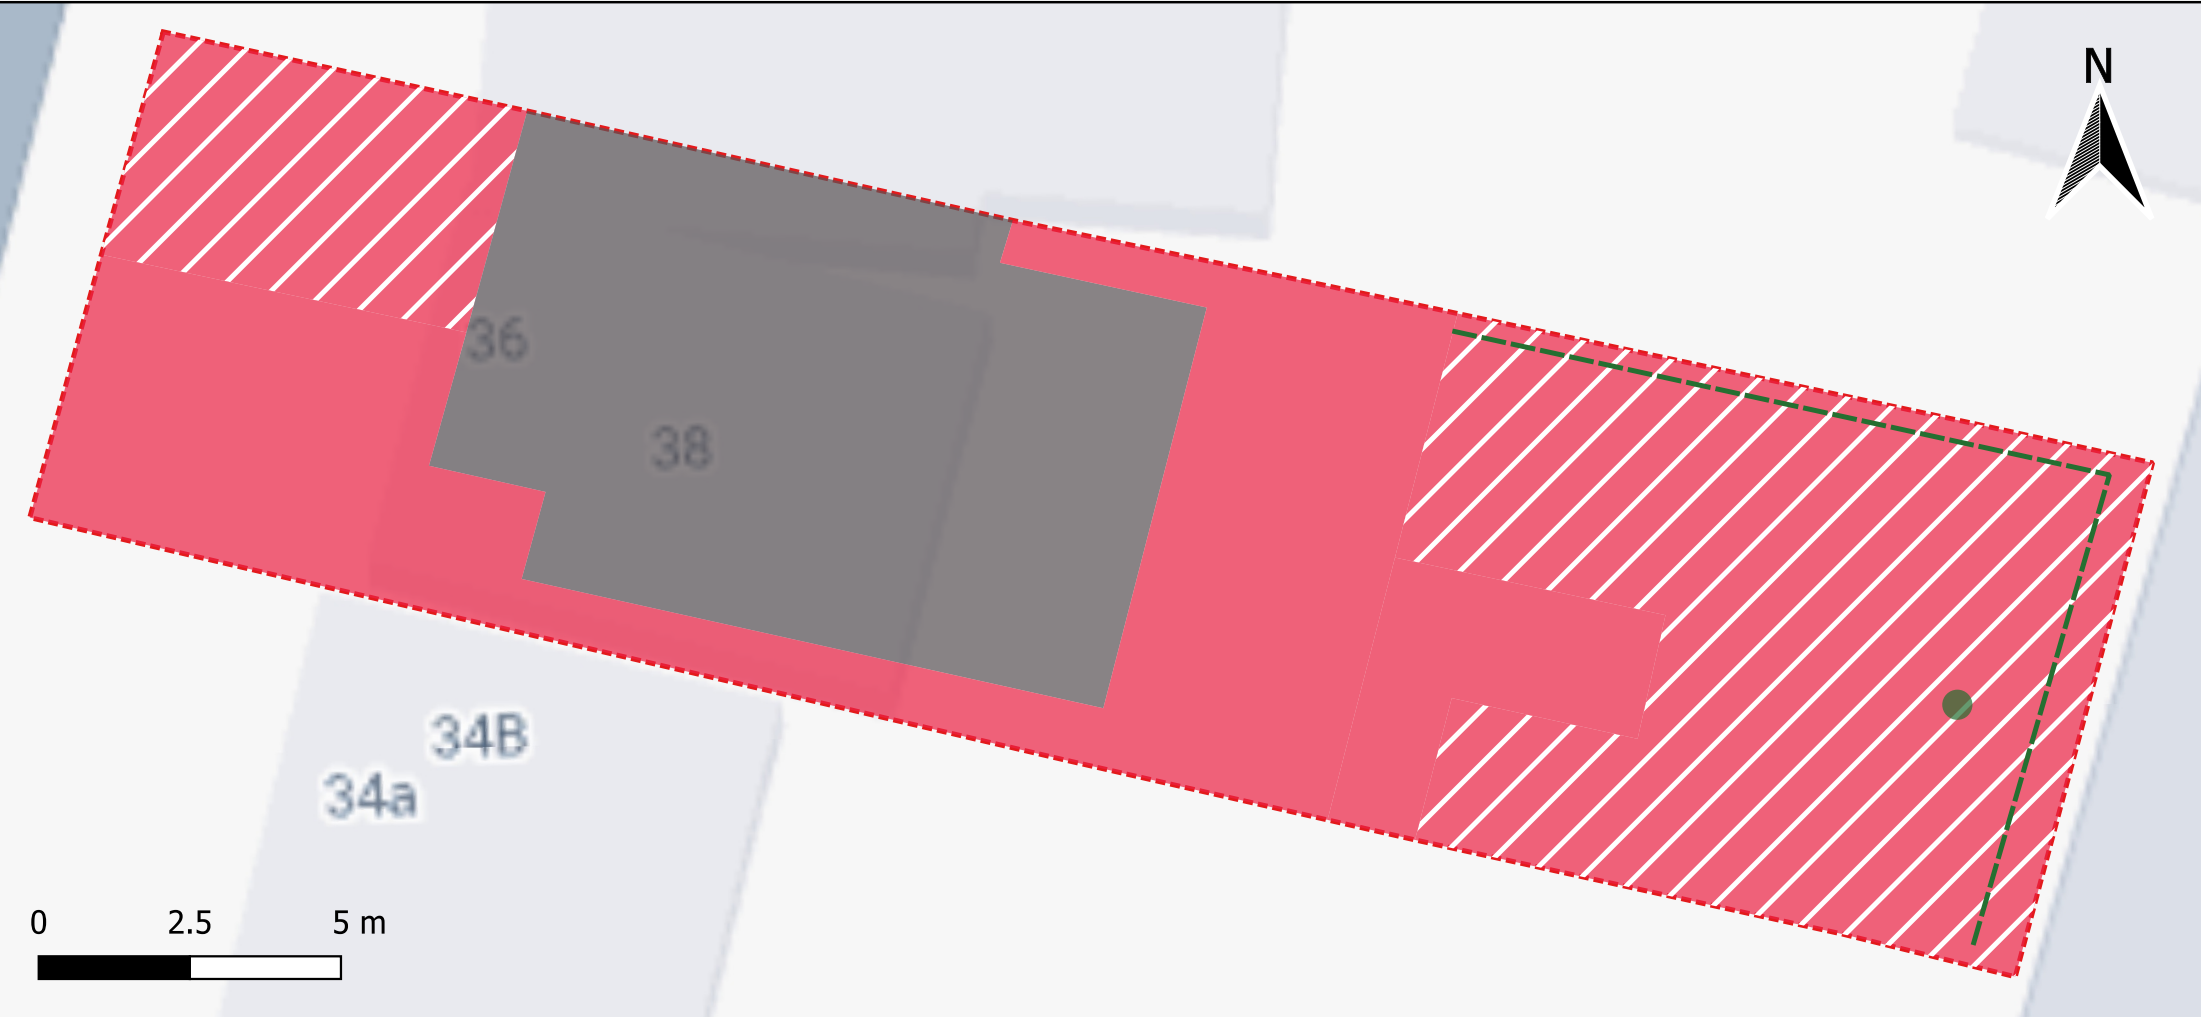

Proposed Site Plan

Key:

Proposed Site

- Vegetated garden
- Unvegetated garden

Non-priority hedgerow

Area habitats:

- Building (Developed land; sealed surface)
- Individual Trees
- Site Boundary

Scale: 1:125
Date: 11/02/2026
Author: L.Scudder (EHM Ltd)
Client: Mr. Alan Milton