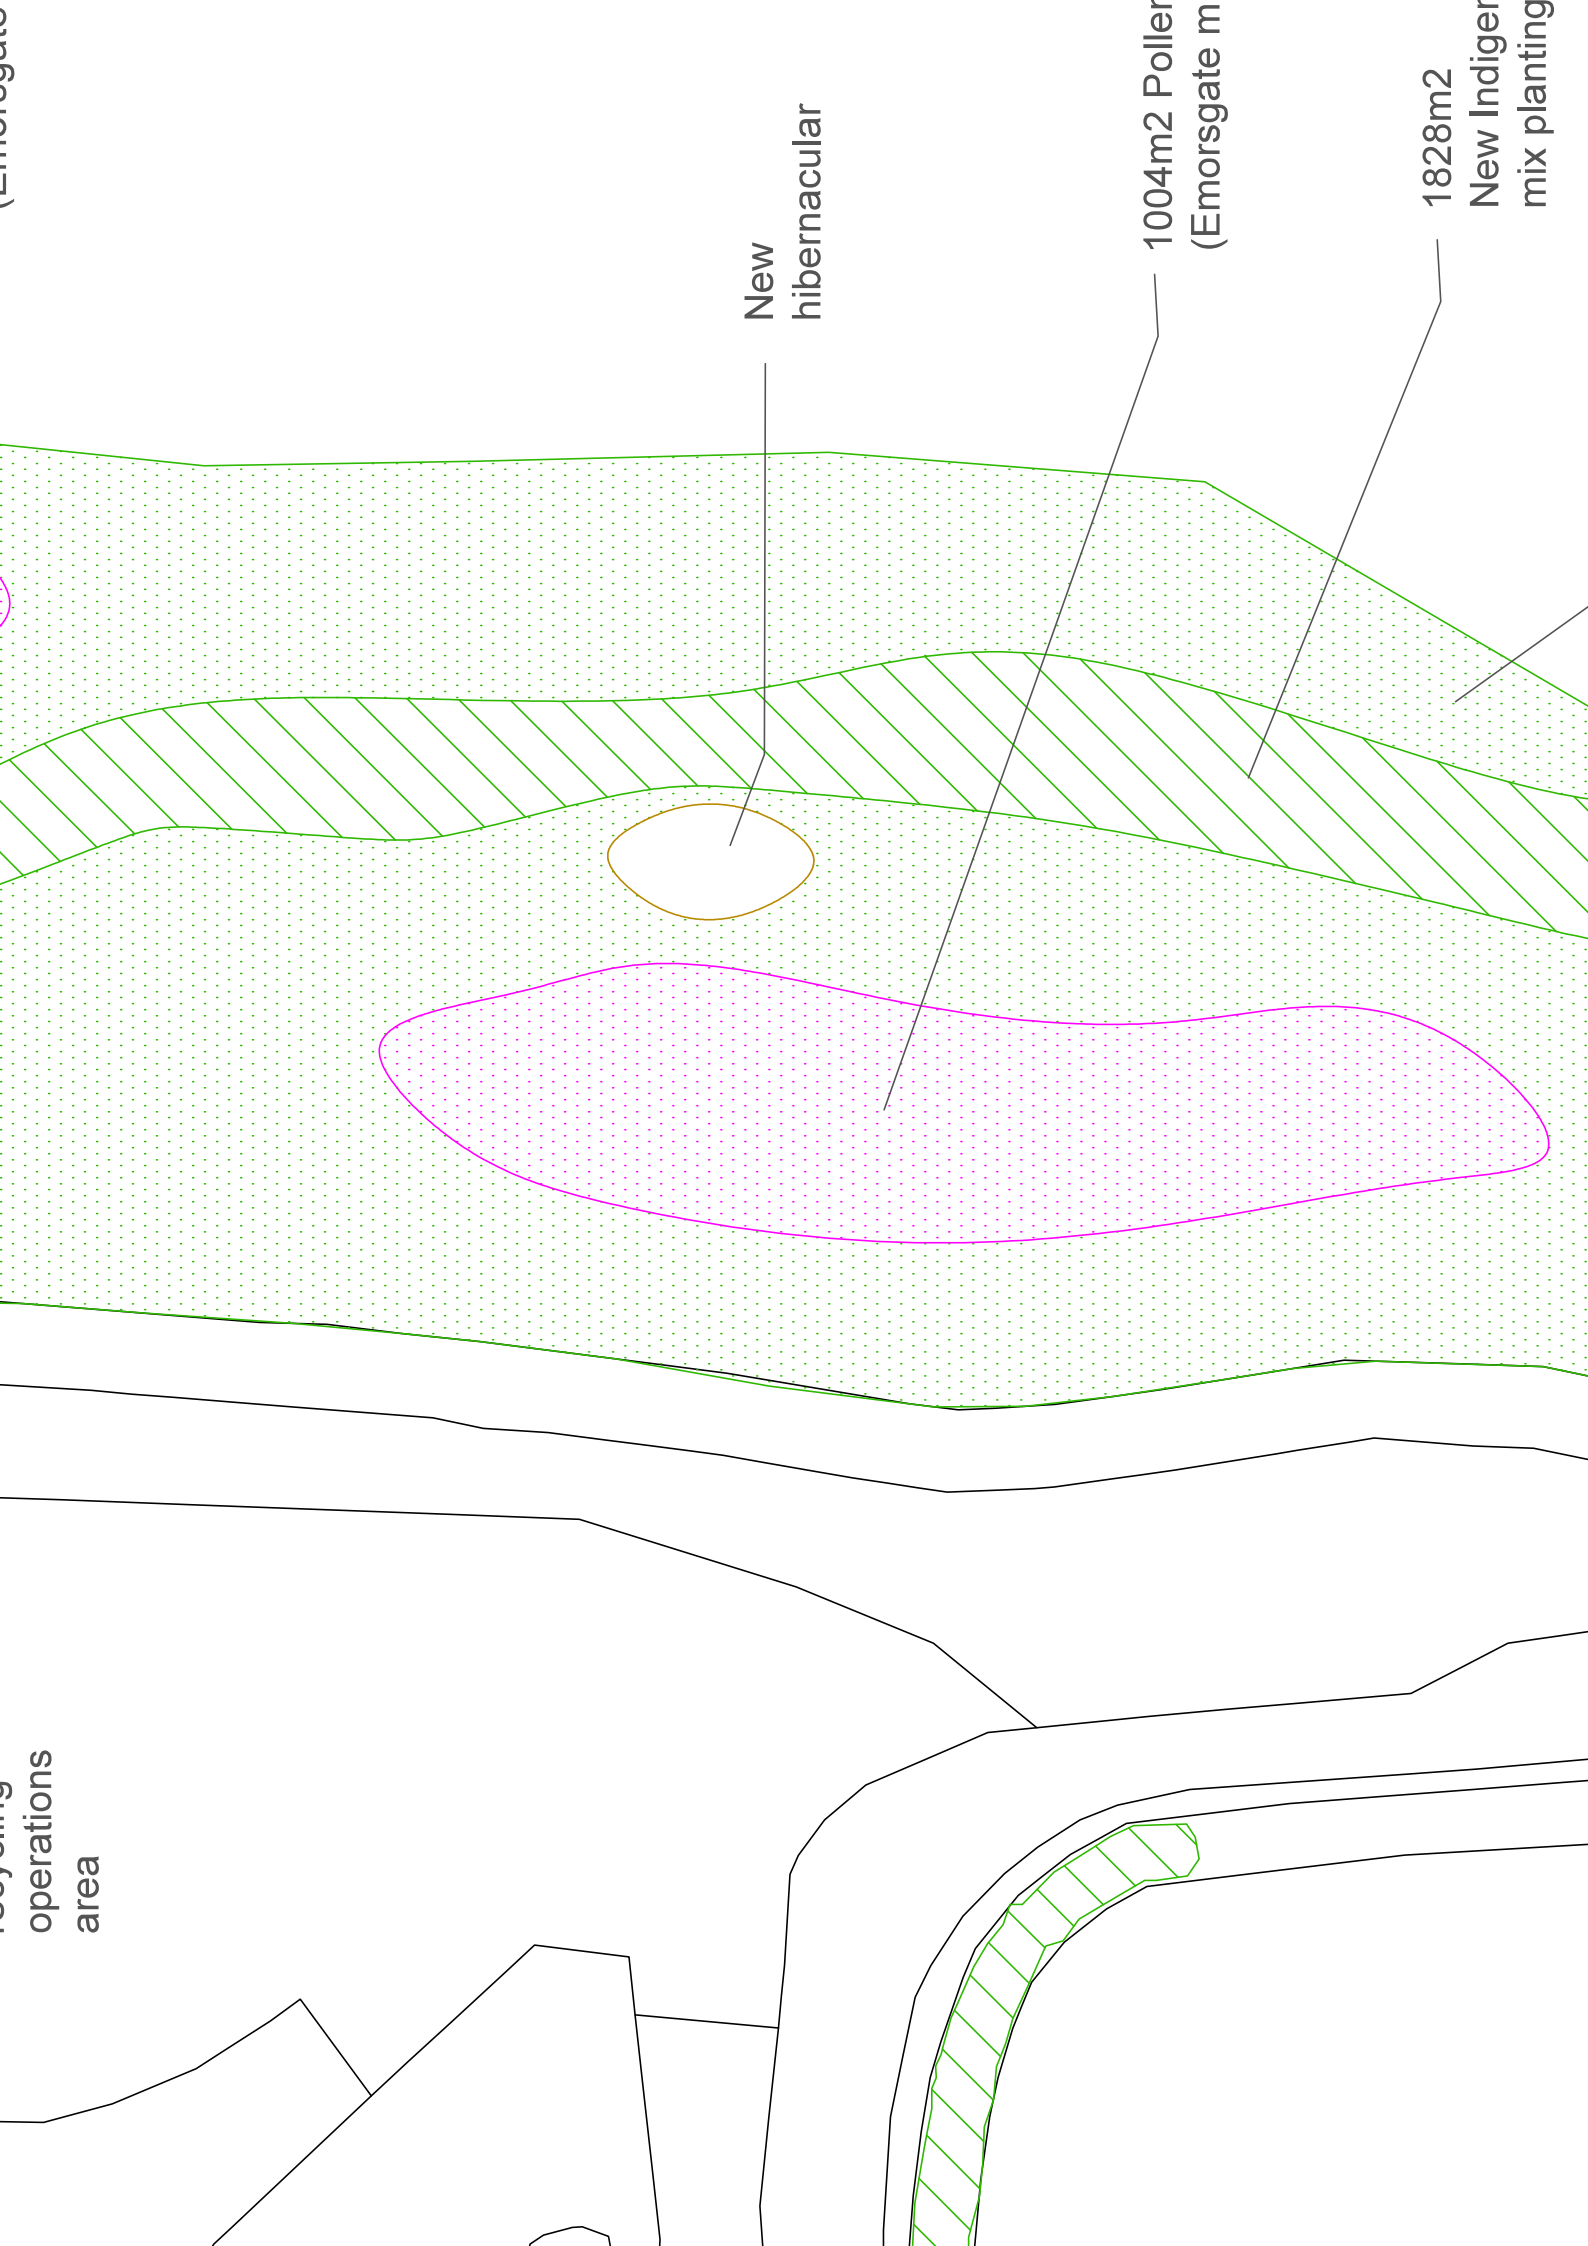

operations
area

New
hibernacular

1004m2 Poller
(Emorsgate m)

1828m2
New Indiger
mix planting